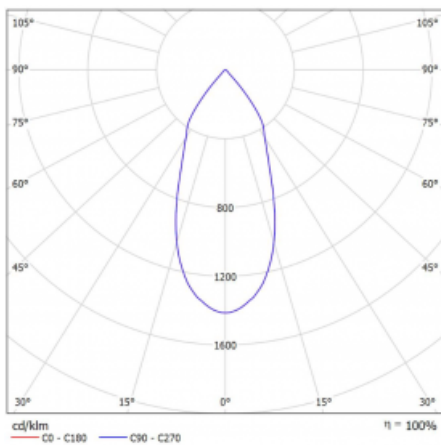

# Rofo

250S-K0CF-20GDD/930, W

Type of installation	Recessed
Light distribution	Direct
Luminaire shape	Linear
Colour of the luminaires	White
Material	Aluminium
Lifetime	L80/B20 50 000 hours
Warranty	60 months
Description of luminaires	Luminaire recessed
item description	Knauf; Adels connector

**Technical drawing**

**Curve**

Dimensions	600 mm × 100 mm × 62 mm
Light source	LED MODUL
Type of optical system	Reflector
Luminous flux	1200 lm ± 10 %
Colour Temperature	3000 K warm white
Luminous efficacy	88 lm/W
MacAdam Light source	3
Colour rendering index	90
Beam angle	45°