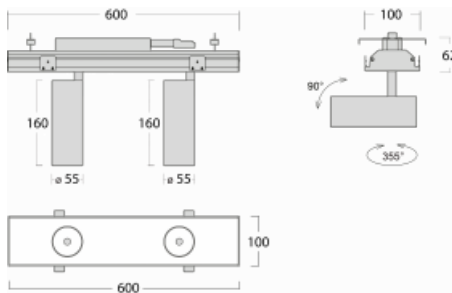

Luminaire

Rofo

250S-K0CF-20GDD/930, W

Type of installation	Recessed
Light distribution	Direct
Luminaire shape	Linear
Colour of the luminaires	White
Material	Aluminium
Lifetime	L80/B20 50 000 hours
Warranty	5 years
Description of luminaires	Luminaire recessed
item description	Knauf; Adels connector

Technical drawing

Curve

Dimensions	600 mm × 100 mm × 62 mm
Light source	LED MODUL
Type of optical system	Reflector
Luminous flux*	1200 lm
Colour Temperature	3000 K warm white
Luminous efficacy	88 lm/W
MacAdam Light source	3
Colour rendering index	90
Beam angle	45°

Luminaire power
input* 27.2 W

Connection of the
luminaires DALI

Electrical voltage 220-240V

Frequency 50/60Hz

  IP 20

*±10 %