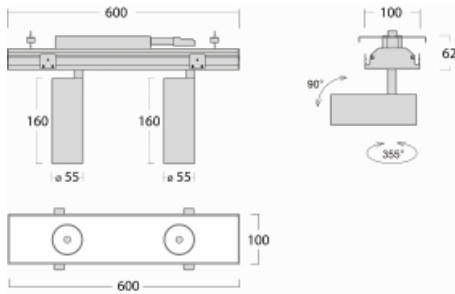

# Rofo

250S-K0CF-20GDD/930, W

Type of installation	Recessed
Light distribution	Direct
Luminaire shape	Linear
Colour of the luminaires	White
Material	Aluminium
Lifetime	L80/B20 50 000 hours
Warranty	60 months
Description of luminaires	Luminaire recessed
item description	Knauf; Adels connector

**Technical drawing**

**Curve**

Dimensions	600 mm × 100 mm × 62 mm
Light source	LED MODUL
Type of optical system	Reflector
Luminous flux	1200 lm ± 10 %
Colour Temperature	3000 K warm white
Luminous efficacy	88 lm/W
MacAdam Light source	3
Colour rendering index	90
Beam angle	45°