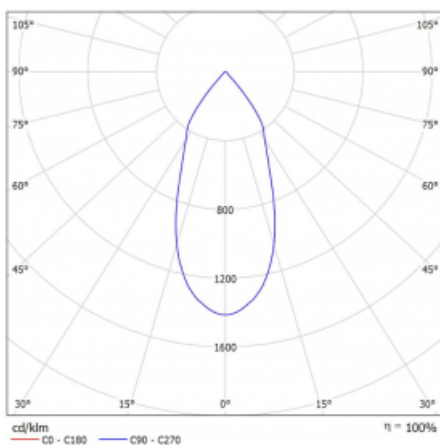

Luminaire

Rofo

250S-K0CF-20GDD/930, W

Type of installation	Recessed
Light distribution	Direct
Luminaire shape	Linear
Colour of the luminaires	White
Material	Aluminium
Lifetime	L80/B20 50 000 hours
Warranty	5 years
Description of luminaires	Luminaire recessed
item description	Knauf; Adels connector

Technical drawing

Curve

Dimensions	600 mm × 100 mm × 62 mm
Light source	LED MODUL
Type of optical system	Reflector
Luminous flux*	1200 lm
Colour Temperature	3000 K warm white
Luminous efficacy	88 lm/W
MacAdam Light source	3
Colour rendering index	90
Beam angle	45°