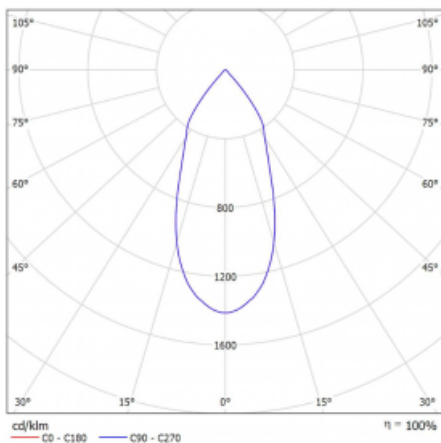

Luminaire

Rofo

250S-K0CF-10GGE/940, W

Type of installation	Recessed
Light distribution	Direct
Luminaire shape	Linear
Colour of the luminaires	White
Material	Aluminium
Lifetime	L80/B20 50 000 hours
Warranty	5 years
Description of luminaires	Luminaire recessed
item description	Knauf; Adels connector

Technical drawing

Curve

Dimensions	600 mm × 100 mm × 62 mm
Light source	LED MODUL
Type of optical system	Reflector
Luminous flux*	1750 lm
Colour Temperature	4000 K cool white
Luminous efficacy	88 lm/W
MacAdam Light source	3
Colour rendering index	90
Beam angle	45°