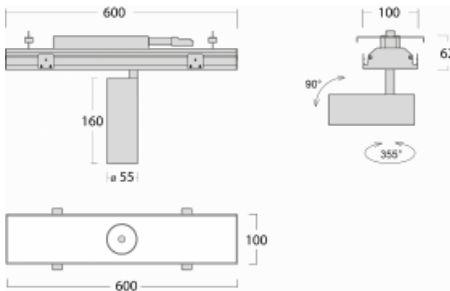

Luminaire

Rofo

250S-K0CF-10GGE/940, W

Type of installation	Recessed
Light distribution	Direct
Luminaire shape	Linear
Colour of the luminaires	White
Material	Aluminium
Lifetime	L80/B20 50 000 hours
Warranty	5 years
Description of luminaires	Luminaire recessed
item description	Knauf; Adels connector

Technical drawing

Curve

Dimensions	600 mm × 100 mm × 62 mm
Light source	LED MODUL
Type of optical system	Reflector
Luminous flux*	1750 lm
Colour Temperature	4000 K cool white
Luminous efficacy	88 lm/W
MacAdam Light source	3
Colour rendering index	90
Beam angle	45°