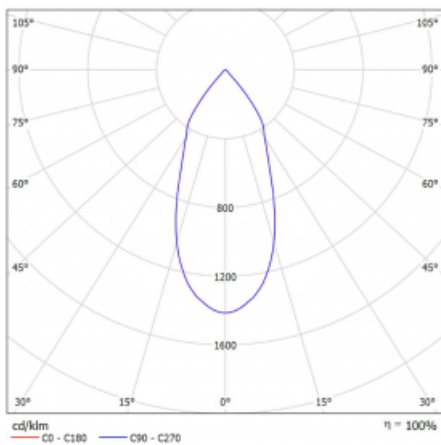

Luminaire

Rofo

250S-K0CF-10GGE/930, W

Type of installation	Recessed
Light distribution	Direct
Luminaire shape	Linear
Colour of the luminaires	White
Material	Aluminium
Lifetime	L80/B20 50 000 hours
Warranty	5 years
Description of luminaires	Luminaire recessed
item description	Knauf; Adels connector

Technical drawing

Dimensions 600 mm × 100 mm × 62 mm

Light source LED MODUL

Type of optical system Reflector

Luminous flux* 1650 lm

Colour Temperature 3000 K warm white

Luminous efficacy 83 lm/W

MacAdam Light source 3

Colour rendering index 90

Beam angle 45°

Curve

Luminaire power input*	20 W
Connection of the luminaires	ON/OFF
Electrical voltage	220-240V
Frequency	50/60Hz

  IP 20

*±10 %