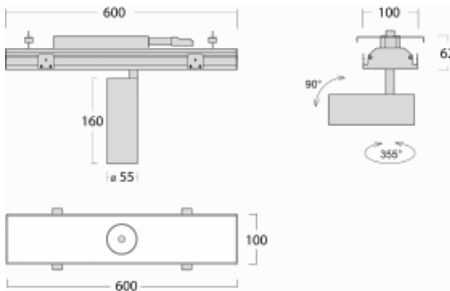

Luminaire

Rofo

250S-K0CF-10GGE/930, W

Type of installation	Recessed
Light distribution	Direct
Luminaire shape	Linear
Colour of the luminaires	White
Material	Aluminium
Lifetime	L80/B20 50 000 hours
Warranty	5 years
Description of luminaires	Luminaire recessed
item description	Knauf; Adels connector

Technical drawing

Dimensions 600 mm × 100 mm × 62 mm

Light source LED MODUL

Type of optical system Reflector

Luminous flux* 1650 lm

Colour Temperature 3000 K warm white

Luminous efficacy 83 lm/W

MacAdam Light source 3

Colour rendering index 90

Beam angle 45°

Curve

Luminaire power input*	20 W
Connection of the luminaires	ON/OFF
Electrical voltage	220-240V
Frequency	50/60Hz

  IP 20

*±10 %