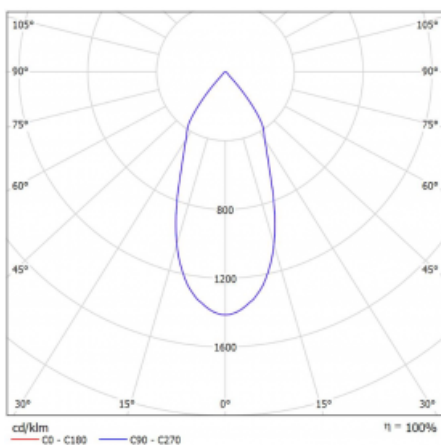

Luminaire

Rofo

250S-K0CF-10GGD/940, W

Type of installation	Recessed
Light distribution	Direct
Luminaire shape	Linear
Colour of the luminaires	White
Material	Aluminium
Lifetime	L80/B20 50 000 hours
Warranty	60 months
Description of luminaires	Luminaire recessed
item description	Knauf; Adels connector

Technical drawing

Curve

Dimensions	600 mm × 100 mm × 62 mm
Light source	LED MODUL
Type of optical system	Reflector
Luminous flux	1750 lm ± 10 %
Colour Temperature	4000 K cool white
Luminous efficacy	88 lm/W
MacAdam Light source	3
Colour rendering index	90
Beam angle	45°