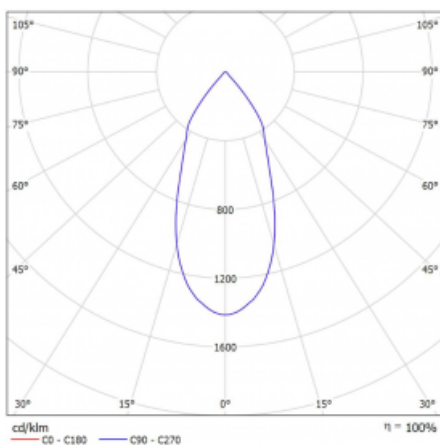

Luminaire

Rofo

250S-K0CF-10GGD/940, W

Type of installation	Recessed
Light distribution	Direct
Luminaire shape	Linear
Colour of the luminaires	White
Material	Aluminium
Lifetime	L80/B20 50 000 hours
Warranty	5 years
Description of luminaires	Luminaire recessed
item description	Knauf; Adels connector

Technical drawing

Curve

Dimensions	600 mm × 100 mm × 62 mm
Light source	LED MODUL
Type of optical system	Reflector
Luminous flux*	1750 lm
Colour Temperature	4000 K cool white
Luminous efficacy	88 lm/W
MacAdam Light source	3
Colour rendering index	90
Beam angle	45°