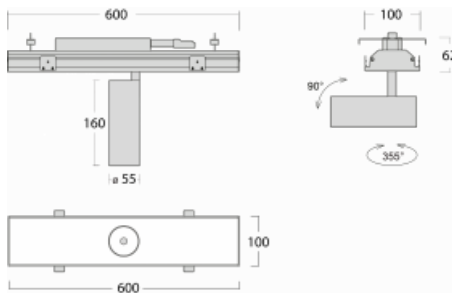

Luminaire

Rofo

250S-K0CF-10GGD/940, W

Type of installation	Recessed
Light distribution	Direct
Luminaire shape	Linear
Colour of the luminaires	White
Material	Aluminium
Lifetime	L80/B20 50 000 hours
Warranty	5 years
Description of luminaires	Luminaire recessed
item description	Knauf; Adels connector

Technical drawing

Curve

Dimensions	600 mm × 100 mm × 62 mm
Light source	LED MODUL
Type of optical system	Reflector
Luminous flux*	1750 lm
Colour Temperature	4000 K cool white
Luminous efficacy	88 lm/W
MacAdam Light source	3
Colour rendering index	90
Beam angle	45°