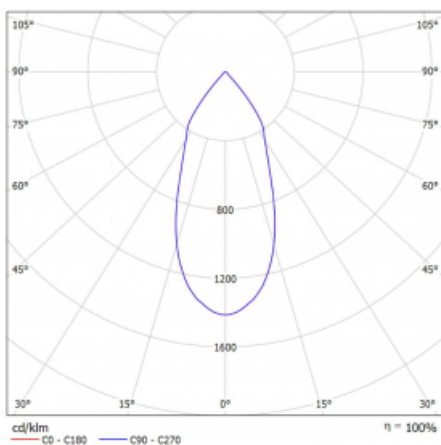

**Technical drawing**

Dimensions 600 mm × 100 mm × 62 mm

Light source LED MODUL

Type of optical system Reflector

Luminous flux\* 1650 lm

Colour Temperature 3000 K warm white

Luminous efficacy 83 lm/W

MacAdam Light source 3

Colour rendering index 90

Beam angle 45°

**Curve**

Luminaire power input*	20 W
Connection of the luminaires	DALI
Electrical voltage	220-240V
Frequency	50/60Hz

 **CE** IP 20

\*±10 %