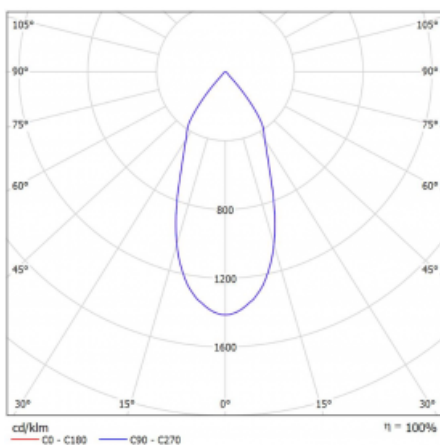

Luminaire

Rofo

250S-K0CF-10GDE/940, W

Type of installation	Recessed
Light distribution	Direct
Luminaire shape	Linear
Colour of the luminaires	White
Material	Aluminium
Lifetime	L80/B20 50 000 hours
Warranty	5 years
Description of luminaires	Luminaire recessed
item description	Knauf; Adels connector

Technical drawing

Dimensions 600 mm × 100 mm × 62 mm

Light source LED MODUL

Type of optical system Reflector

Luminous flux* 1250 lm

Colour Temperature 4000 K cool white

Luminous efficacy 92 lm/W

MacAdam Light source 3

Colour rendering index 90

Beam angle 45°

Curve

Luminaire power input*	13.6 W
Connection of the luminaires	ON/OFF
Electrical voltage	220-240V
Frequency	50/60Hz

 **CE** IP 20

*±10 %