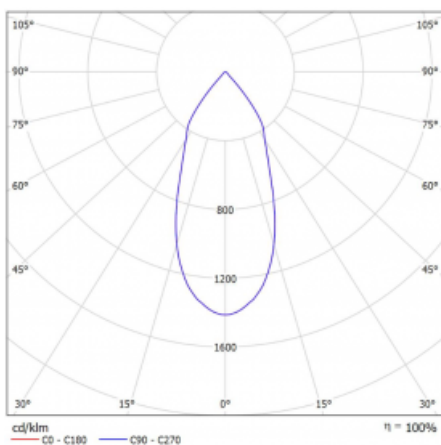

Luminaire

Rofo

250S-K0CF-10GDE/930, W

Type of installation	Recessed
Light distribution	Direct
Luminaire shape	Linear
Colour of the luminaires	White
Material	Aluminium
Lifetime	L80/B20 50 000 hours
Warranty	5 years
Description of luminaires	Luminaire recessed
item description	Knauf; Adels connector

Technical drawing

Dimensions 600 mm × 100 mm × 62 mm

Light source LED MODUL

Type of optical system Reflector

Luminous flux* 1200 lm

Colour Temperature 3000 K warm white

Luminous efficacy 88 lm/W

MacAdam Light source 3

Colour rendering index 90

Beam angle 45°

Curve

Luminaire power input*	13.6 W
Connection of the luminaires	ON/OFF
Electrical voltage	220-240V
Frequency	50/60Hz

  IP 20

*±10 %