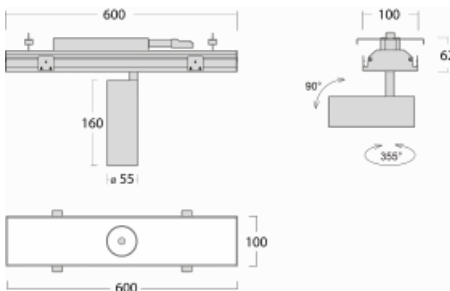

Luminaire

Rofo

250S-K0CF-10GDE/930, W

Type of installation	Recessed
Light distribution	Direct
Luminaire shape	Linear
Colour of the luminaires	White
Material	Aluminium
Lifetime	L80/B20 50 000 hours
Warranty	60 months
Description of luminaires	Luminaire recessed
item description	Knauf; Adels connector

Technical drawing

Dimensions 600 mm × 100 mm × 62 mm

Light source LED MODUL

Type of optical system Reflector

Luminous flux 1200 lm ± 10 %

Colour Temperature 3000 K warm white

Luminous efficacy 88 lm/W

MacAdam Light source 3

Colour rendering index 90

Beam angle 45°

Curve

Luminaire power input 13.6 W \pm 10 %

Connection of the luminaires Electronic ballast non-dimmable

Electrical voltage 220-240V

Frequency 50/60Hz

 **CE** IP 20