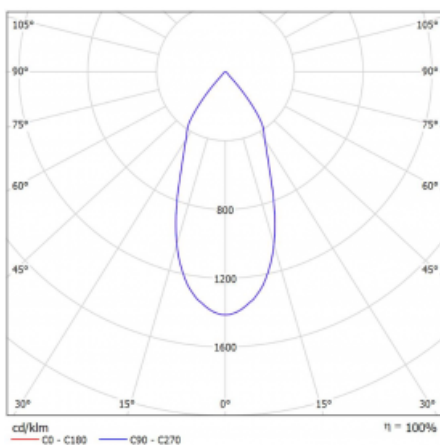

Luminaire

Rofo

250S-K0CF-10GDE/930, W

Type of installation	Recessed
Light distribution	Direct
Luminaire shape	Linear
Colour of the luminaires	White
Material	Aluminium
Lifetime	L80/B20 50 000 hours
Warranty	60 months
Description of luminaires	Luminaire recessed
item description	Knauf; Adels connector

Technical drawing

Dimensions 600 mm × 100 mm × 62 mm

Light source LED MODUL

Type of optical system Reflector

Luminous flux 1200 lm ± 10 %

Colour Temperature 3000 K warm white

Luminous efficacy 88 lm/W

MacAdam Light source 3

Colour rendering index 90

Beam angle 45°

Curve

Luminaire power input 13.6 W \pm 10 %

Connection of the luminaires Electronic ballast non-dimmable

Electrical voltage 220-240V

Frequency 50/60Hz

 **CE** IP 20