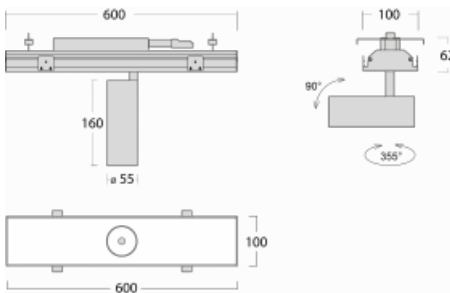

Luminaire

Rofo

250S-K0CF-10GDE/930, W

Type of installation	Recessed
Light distribution	Direct
Luminaire shape	Linear
Colour of the luminaires	White
Material	Aluminium
Lifetime	L80/B20 50 000 hours
Warranty	5 years
Description of luminaires	Luminaire recessed
item description	Knauf; Adels connector

Technical drawing

Dimensions 600 mm × 100 mm × 62 mm

Light source LED MODUL

Type of optical system Reflector

Luminous flux* 1200 lm

Colour Temperature 3000 K warm white

Luminous efficacy 88 lm/W

MacAdam Light source 3

Colour rendering index 90

Beam angle 45°

Curve

Luminaire power input*	13.6 W
Connection of the luminaires	ON/OFF
Electrical voltage	220-240V
Frequency	50/60Hz

  IP 20

*±10 %