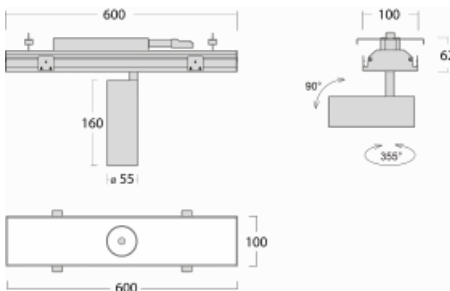

# Rofo

**250S-K0CF-10GDD/940, W**

Type of installation	Recessed
Light distribution	Direct
Luminaire shape	Linear
Colour of the luminaires	White
Material	Aluminium
Lifetime	L80/B20 50 000 hours
Warranty	5 years
Description of luminaires	Luminaire recessed
item description	Knauf; Adels connector

**Technical drawing**

Dimensions 600 mm × 100 mm × 62 mm

Light source LED MODUL

Type of optical system Reflector

Luminous flux\* 1250 lm

Colour Temperature 4000 K cool white

Luminous efficacy 92 lm/W

MacAdam Light source 3

Colour rendering index 90

Beam angle 45°

**Curve**

Luminaire power input*	13.6 W
Connection of the luminaires	DALI
Electrical voltage	220-240V
Frequency	50/60Hz

  IP 20

\*±10 %