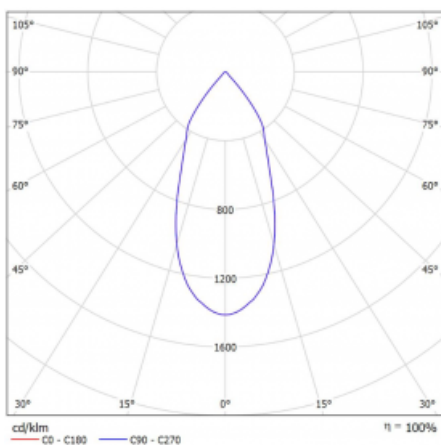

Luminaire

Rofo

250S-K0CF-10GDD/940, W

Type of installation	Recessed
Light distribution	Direct
Luminaire shape	Linear
Colour of the luminaires	White
Material	Aluminium
Lifetime	L80/B20 50 000 hours
Warranty	60 months
Description of luminaires	Luminaire recessed
item description	Knauf; Adels connector

Technical drawing

Dimensions 600 mm × 100 mm × 62 mm

Light source LED MODUL

Type of optical system Reflector

Luminous flux 1250 lm ± 10 %

Colour Temperature 4000 K cool white

Luminous efficacy 92 lm/W

MacAdam Light source 3

Colour rendering index 90

Beam angle 45°

Curve

Luminaire power input	13.6 W \pm 10 %
Connection of the luminaires	DALI dimmable
Electrical voltage	220-240V
Frequency	50/60Hz

 **CE** IP 20