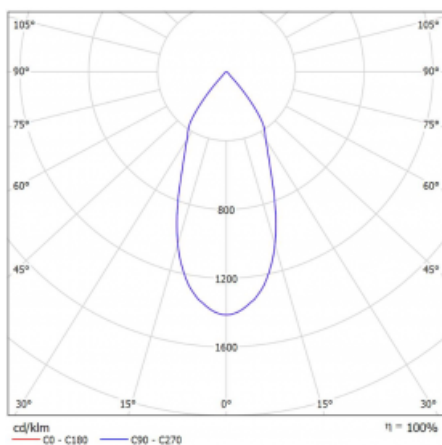

**Technical drawing**

Dimensions 600 mm × 100 mm × 62 mm

Light source LED MODUL

Type of optical system Reflector

Luminous flux\* 1250 lm

Colour Temperature 4000 K cool white

Luminous efficacy 92 lm/W

MacAdam Light source 3

Colour rendering index 90

Beam angle 45°

**Curve**

Luminaire power input*	13.6 W
Connection of the luminaires	DALI
Electrical voltage	220-240V
Frequency	50/60Hz

  IP 20

\*±10 %