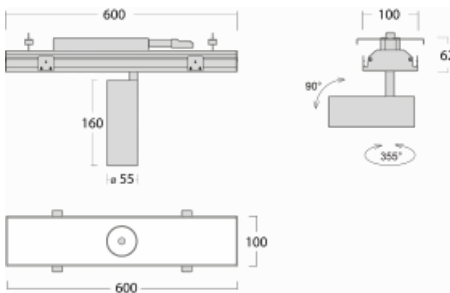

Luminaire

Rofo

250S-K0CF-10GDD/940, W

Type of installation	Recessed
Light distribution	Direct
Luminaire shape	Linear
Colour of the luminaires	White
Material	Aluminium
Lifetime	L80/B20 50 000 hours
Warranty	60 months
Description of luminaires	Luminaire recessed
item description	Knauf; Adels connector

Technical drawing

Dimensions 600 mm × 100 mm × 62 mm

Light source LED MODUL

Type of optical system Reflector

Luminous flux 1250 lm ± 10 %

Colour Temperature 4000 K cool white

Luminous efficacy 92 lm/W

MacAdam Light source 3

Colour rendering index 90

Beam angle 45°

Curve

Luminaire power input	13.6 W \pm 10 %
Connection of the luminaires	DALI dimmable
Electrical voltage	220-240V
Frequency	50/60Hz

 **CE** IP 20