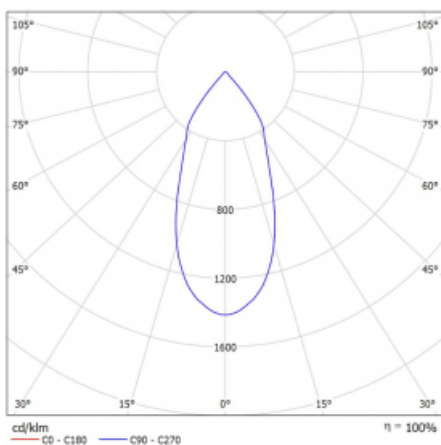

Luminaire

Rofo

250S-K0CF-10GDD/930, W

Type of installation	Recessed
Light distribution	Direct
Luminaire shape	Linear
Colour of the luminaires	White
Material	Aluminium
Lifetime	L80/B20 50 000 hours
Warranty	5 years
Description of luminaires	Luminaire recessed
item description	Knauf; Adels connector

Technical drawing

Curve

Dimensions	600 mm × 100 mm × 62 mm
Light source	LED MODUL
Type of optical system	Reflector
Luminous flux*	1200 lm
Colour Temperature	3000 K warm white
Luminous efficacy	88 lm/W
MacAdam Light source	3
Colour rendering index	90
Beam angle	45°