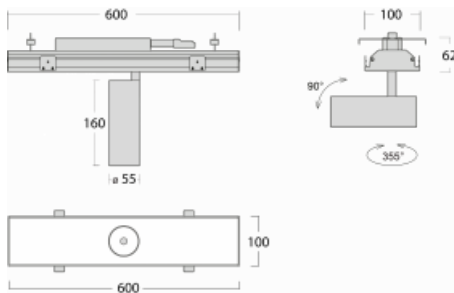

Luminaire

Rofo

250S-K0CF-10GDD/930, W

Type of installation	Recessed
Light distribution	Direct
Luminaire shape	Linear
Colour of the luminaires	White
Material	Aluminium
Lifetime	L80/B20 50 000 hours
Warranty	5 years
Description of luminaires	Luminaire recessed
item description	Knauf; Adels connector

Technical drawing

Curve

Dimensions	600 mm × 100 mm × 62 mm
Light source	LED MODUL
Type of optical system	Reflector
Luminous flux*	1200 lm
Colour Temperature	3000 K warm white
Luminous efficacy	88 lm/W
MacAdam Light source	3
Colour rendering index	90
Beam angle	45°