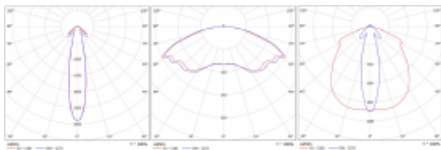

# Rofo

250S-K0CB-10GGMP/865, W

**Technical drawing**

**Curve**

Type of installation	Recessed
Light distribution	Direct
Luminaire shape	Linear
Colour of the luminaires	White
Material	Plastic
Lifetime	L90/B50 50 000 hours
Warranty	5 years
Description of luminaires	Luminaire recessed
item description	2W; Knauf; Adels connector
Dimensions	600 mm × 100 mm × 85 mm
Light source	LED MODUL
Type of optical system	Clear cover
Luminous flux*	200 lm
Colour Temperature	6500 K cool white
Luminous efficacy	80 lm/W
Colour rendering index	80
Luminaire power input*	2.5 W
Electrical voltage	220-240V
Frequency	50/60Hz