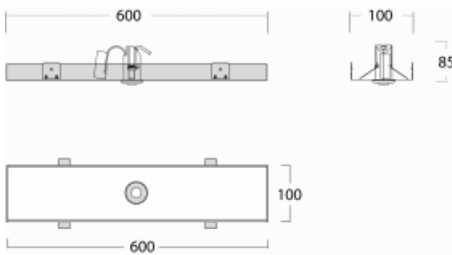

# Rofo

250S-K0CB-10GGMP/865, W

**Technical drawing**

**Curve**

Type of installation	Recessed
Light distribution	Direct
Luminaire shape	Linear
Colour of the luminaires	White
Material	Plastic
Lifetime	L90/B50 50 000 hours
Warranty	5 years
Description of luminaires	Luminaire recessed
item description	2W; Knauf; Adels connector
Dimensions	600 mm × 100 mm × 85 mm
Light source	LED MODUL
Type of optical system	Clear cover
Luminous flux*	200 lm
Colour Temperature	6500 K cool white
Luminous efficacy	80 lm/W
Colour rendering index	80
Luminaire power input*	2.5 W
Electrical voltage	220-240V
Frequency	50/60Hz