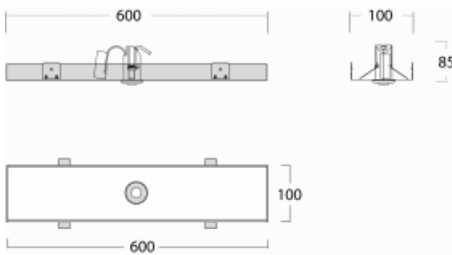

Luminaire

Rofo

250S-K0CB-10GGM3/865, W

Technical drawing

Curve

Type of installation	Recessed
Light distribution	Direct
Luminaire shape	Linear
Colour of the luminaires	White
Material	Plastic
Lifetime	L90/B50 50 000 hours
Warranty	5 years
Description of luminaires	Luminaire recessed
item description	2W; Knauf; Adels connector
Dimensions	600 mm × 100 mm × 85 mm
Light source	LED MODUL
Type of optical system	Clear cover
Luminous flux*	200 lm
Colour Temperature	6500 K cool white
Luminous efficacy	80 lm/W
Colour rendering index	80
Luminaire power input*	2.5 W
Connection of the luminaires	ON/OFF + 3h emergency
Electrical voltage	220-240V
Frequency	50/60Hz