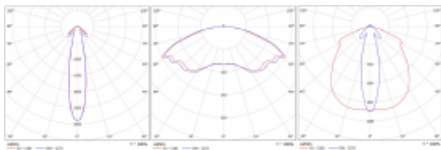

Luminaire

Rofo

250S-K0CB-10GGM3/865, W

Technical drawing

Curve

Type of installation	Recessed
Light distribution	Direct
Luminaire shape	Linear
Colour of the luminaires	White
Material	Plastic
Lifetime	L90/B50 50 000 hours
Warranty	5 years
Description of luminaires	Luminaire recessed
item description	2W; Knauf; Adels connector
Dimensions	600 mm × 100 mm × 85 mm
Light source	LED MODUL
Type of optical system	Clear cover
Luminous flux*	200 lm
Colour Temperature	6500 K cool white
Luminous efficacy	80 lm/W
Colour rendering index	80
Luminaire power input*	2.5 W
Connection of the luminaires	ON/OFF + 3h emergency
Electrical voltage	220-240V
Frequency	50/60Hz