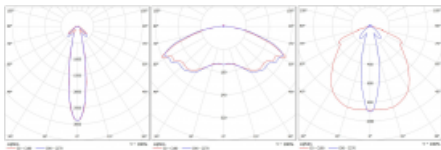

Luminaire

Rofo

250S-K0CB-10GGM/865, W

Technical drawing

Curve

Type of installation	Recessed
Light distribution	Direct
Luminaire shape	Linear
Colour of the luminaires	White
Material	Plastic
Lifetime	L90/B50 50 000 hours
Warranty	5 years
Description of luminaires	Luminaire recessed
item description	2W; Knauf; Adels connector
Dimensions	600 mm × 100 mm × 85 mm
Light source	LED MODUL
Type of optical system	Clear cover
Luminous flux*	200 lm
Colour Temperature	6500 K cool white
Luminous efficacy	80 lm/W
Colour rendering index	80
Luminaire power input*	2.5 W
Connection of the luminaires	ON/OFF + 1h emergency
Electrical voltage	220-240V
Frequency	50/60Hz