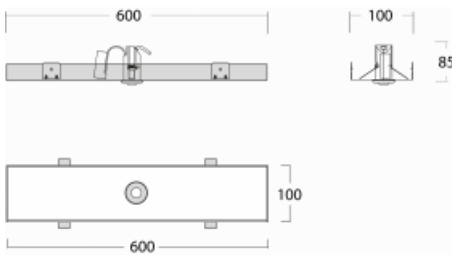

Luminaire

Rofo

250S-K0CB-10GGM/865, W

Technical drawing

Curve

Type of installation	Recessed
Light distribution	Direct
Luminaire shape	Linear
Colour of the luminaires	White
Material	Plastic
Lifetime	L90/B50 50 000 hours
Warranty	5 years
Description of luminaires	Luminaire recessed
item description	2W; Knauf; Adels connector
Dimensions	600 mm × 100 mm × 85 mm
Light source	LED MODUL
Type of optical system	Clear cover
Luminous flux*	200 lm
Colour Temperature	6500 K cool white
Luminous efficacy	80 lm/W
Colour rendering index	80
Luminaire power input*	2.5 W
Connection of the luminaires	ON/OFF + 1h emergency
Electrical voltage	220-240V
Frequency	50/60Hz