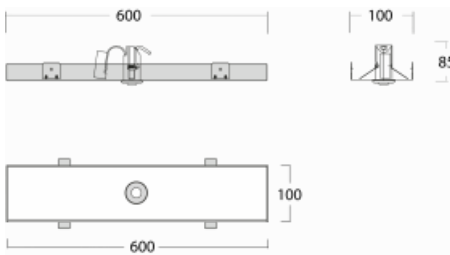

# Rofo

250S-K0CB-10GEMP/865, W

**Technical drawing**

**Curve**

Type of installation	Recessed
Light distribution	Direct
Luminaire shape	Linear
Colour of the luminaires	White
Material	Plastic
Lifetime	L90/B50 50 000 hours
Warranty	60 months
Description of luminaires	Luminaire recessed
item description	1W; Knauf; Adels connector
Dimensions	600 mm × 100 mm × 85 mm
Light source	LED MODUL
Type of optical system	Clear cover
Luminous flux	115 lm ± 10 %
Colour Temperature	6500 K cool white
Luminous efficacy	77 lm/W
Colour rendering index	80
Luminaire power input	1.5 W ± 10 %
Electrical voltage	220-240V
Frequency	50/60Hz