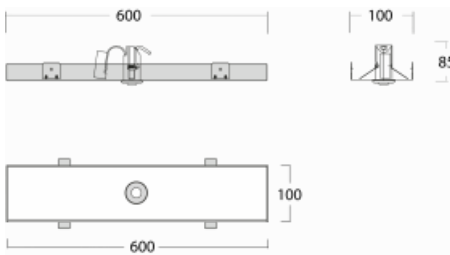

# Rofo

250S-K0CB-10GEMP/865, W

**Technical drawing**

**Curve**

Type of installation	Recessed
Light distribution	Direct
Luminaire shape	Linear
Colour of the luminaires	White
Material	Plastic
Lifetime	L90/B50 50 000 hours
Warranty	5 years
Description of luminaires	Luminaire recessed
item description	1W; Knauf; Adels connector
Dimensions	600 mm × 100 mm × 85 mm
Light source	LED MODUL
Type of optical system	Clear cover
Luminous flux*	115 lm
Colour Temperature	6500 K cool white
Luminous efficacy	77 lm/W
Colour rendering index	80
Luminaire power input*	1.5 W
Electrical voltage	220-240V
Frequency	50/60Hz