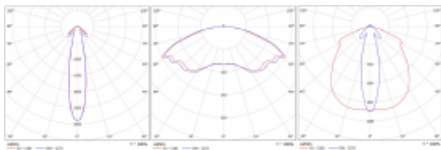

# Rofo

250S-K0CB-10GEMP/865, W

**Technical drawing**

**Curve**

Type of installation	Recessed
Light distribution	Direct
Luminaire shape	Linear
Colour of the luminaires	White
Material	Plastic
Lifetime	L90/B50 50 000 hours
Warranty	5 years
Description of luminaires	Luminaire recessed
item description	1W; Knauf; Adels connector
Dimensions	600 mm × 100 mm × 85 mm
Light source	LED MODUL
Type of optical system	Clear cover
Luminous flux*	115 lm
Colour Temperature	6500 K cool white
Luminous efficacy	77 lm/W
Colour rendering index	80
Luminaire power input*	1.5 W
Electrical voltage	220-240V
Frequency	50/60Hz