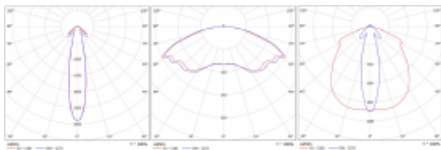

# Rofo

250S-K0CB-10GEMP/865, W

**Technical drawing**

**Curve**

Type of installation	Recessed
Light distribution	Direct
Luminaire shape	Linear
Colour of the luminaires	White
Material	Plastic
Lifetime	L90/B50 50 000 hours
Warranty	60 months
Description of luminaires	Luminaire recessed
item description	1W; Knauf; Adels connector
Dimensions	600 mm × 100 mm × 85 mm
Light source	LED MODUL
Type of optical system	Clear cover
Luminous flux	115 lm ± 10 %
Colour Temperature	6500 K cool white
Luminous efficacy	77 lm/W
Colour rendering index	80
Luminaire power input	1.5 W ± 10 %
Electrical voltage	220-240V
Frequency	50/60Hz