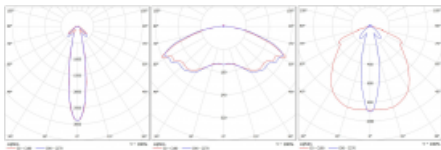

# Rofo

250S-K0CB-10GEM3P/865, W

**Technical drawing**

**Curve**

Type of installation	Recessed
Light distribution	Direct
Luminaire shape	Linear
Colour of the luminaires	White
Material	Plastic
Lifetime	L90/B50 50 000 hours
Warranty	5 years
Description of luminaires	Luminaire recessed
item description	1W; Knauf; Adels connector
Dimensions	600 mm × 100 mm × 85 mm
Light source	LED MODUL
Type of optical system	Clear cover
Luminous flux*	115 lm
Colour Temperature	6500 K cool white
Luminous efficacy	77 lm/W
Colour rendering index	80
Luminaire power input*	1.5 W
Electrical voltage	220-240V
Frequency	50/60Hz