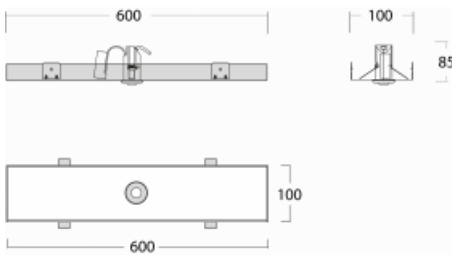

# Rofo

250S-K0CB-10GEM3P/865, W

**Technical drawing**

**Curve**

Type of installation	Recessed
Light distribution	Direct
Luminaire shape	Linear
Colour of the luminaires	White
Material	Plastic
Lifetime	L90/B50 50 000 hours
Warranty	5 years
Description of luminaires	Luminaire recessed
item description	1W; Knauf; Adels connector
Dimensions	600 mm × 100 mm × 85 mm
Light source	LED MODUL
Type of optical system	Clear cover
Luminous flux*	115 lm
Colour Temperature	6500 K cool white
Luminous efficacy	77 lm/W
Colour rendering index	80
Luminaire power input*	1.5 W
Electrical voltage	220-240V
Frequency	50/60Hz