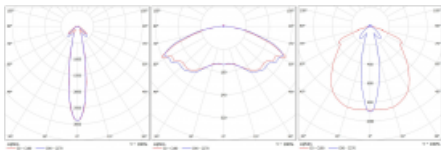

Luminaire

Rofo

250S-K0CB-10GEM3/865, W

Technical drawing

Curve

Type of installation	Recessed
Light distribution	Direct
Luminaire shape	Linear
Colour of the luminaires	White
Material	Plastic
Lifetime	L90/B50 50 000 hours
Warranty	60 months
Description of luminaires	Luminaire recessed
item description	1W; Knauf; Adels connector
Dimensions	600 mm × 100 mm × 85 mm
Light source	LED MODUL
Type of optical system	Clear cover
Luminous flux	115 lm ± 10 %
Colour Temperature	6500 K cool white
Luminous efficacy	77 lm/W
Colour rendering index	80
Luminaire power input	1.5 W ± 10 %
Connection of the luminaires	Electronic ballast non-dimmable with 3h emergency
Electrical voltage	220-240V
Frequency	50/60Hz