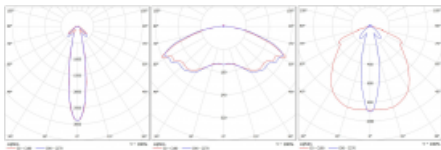

Luminaire

Rofo

250S-K0CB-10GEM3/865, W

Technical drawing

Curve

Type of installation	Recessed
Light distribution	Direct
Luminaire shape	Linear
Colour of the luminaires	White
Material	Plastic
Lifetime	L90/B50 50 000 hours
Warranty	5 years
Description of luminaires	Luminaire recessed
item description	1W; Knauf; Adels connector
Dimensions	600 mm × 100 mm × 85 mm
Light source	LED MODUL
Type of optical system	Clear cover
Luminous flux*	115 lm
Colour Temperature	6500 K cool white
Luminous efficacy	77 lm/W
Colour rendering index	80
Luminaire power input*	1.5 W
Connection of the luminaires	ON/OFF + 3h emergency
Electrical voltage	220-240V
Frequency	50/60Hz