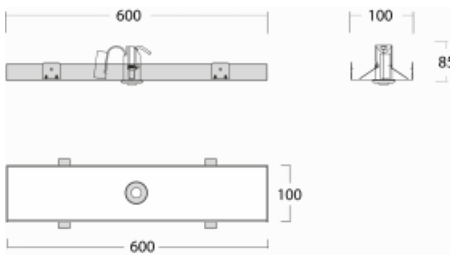

Luminaire

Rofo

250S-K0CB-10GEM3/865, W

Technical drawing

Curve

Type of installation	Recessed
Light distribution	Direct
Luminaire shape	Linear
Colour of the luminaires	White
Material	Plastic
Lifetime	L90/B50 50 000 hours
Warranty	60 months
Description of luminaires	Luminaire recessed
item description	1W; Knauf; Adels connector
Dimensions	600 mm × 100 mm × 85 mm
Light source	LED MODUL
Type of optical system	Clear cover
Luminous flux	115 lm ± 10 %
Colour Temperature	6500 K cool white
Luminous efficacy	77 lm/W
Colour rendering index	80
Luminaire power input	1.5 W ± 10 %
Connection of the luminaires	Electronic ballast non-dimmable with 3h emergency
Electrical voltage	220-240V
Frequency	50/60Hz