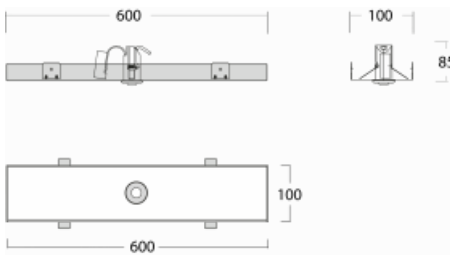

Luminaire

Rofo

250S-K0CB-10GEM3/865, W

Technical drawing

Curve

Type of installation	Recessed
Light distribution	Direct
Luminaire shape	Linear
Colour of the luminaires	White
Material	Plastic
Lifetime	L90/B50 50 000 hours
Warranty	5 years
Description of luminaires	Luminaire recessed
item description	1W; Knauf; Adels connector
Dimensions	600 mm × 100 mm × 85 mm
Light source	LED MODUL
Type of optical system	Clear cover
Luminous flux*	115 lm
Colour Temperature	6500 K cool white
Luminous efficacy	77 lm/W
Colour rendering index	80
Luminaire power input*	1.5 W
Connection of the luminaires	ON/OFF + 3h emergency
Electrical voltage	220-240V
Frequency	50/60Hz