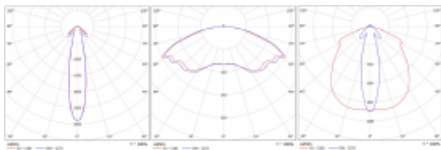

Curve

Type of installation	Recessed
Light distribution	Direct
Luminaire shape	Linear
Colour of the luminaires	White
Material	Plastic
Lifetime	L90/B50 50 000 hours
Warranty	60 months
Description of luminaires	Luminaire recessed
item description	1W; Knauf; Adels connector
Dimensions	600 mm × 100 mm × 85 mm
Light source	LED MODUL
Type of optical system	Clear cover
Luminous flux	115 lm ± 10 %
Colour Temperature	6500 K cool white
Luminous efficacy	77 lm/W
Colour rendering index	80
Luminaire power input	1.5 W ± 10 %
Connection of the luminaires	Electronic ballast non-dimmable with 1h emergency
Electrical voltage	220-240V
Frequency	50/60Hz

CE IP 20