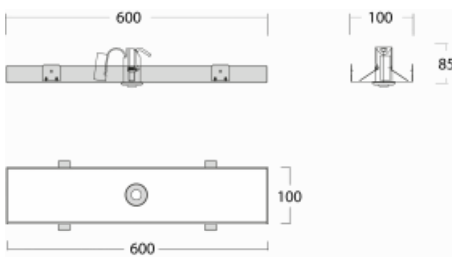

# Rofo

250S-K0CB-10GEM/865, W

**Technical drawing**

**Curve**

Type of installation	Recessed
Light distribution	Direct
Luminaire shape	Linear
Colour of the luminaires	White
Material	Plastic
Lifetime	L90/B50 50 000 hours
Warranty	60 months
Description of luminaires	Luminaire recessed
item description	1W; Knauf; Adels connector
Dimensions	600 mm × 100 mm × 85 mm
Light source	LED MODUL
Type of optical system	Clear cover
Luminous flux	115 lm ± 10 %
Colour Temperature	6500 K cool white
Luminous efficacy	77 lm/W
Colour rendering index	80
Luminaire power input	1.5 W ± 10 %
Connection of the luminaires	Electronic ballast non-dimmable with 1h emergency
Electrical voltage	220-240V
Frequency	50/60Hz