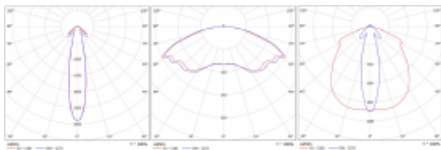

# Rofo

250S-K0CB-10GEM/865, W

**Technical drawing**

**Curve**

Type of installation	Recessed
Light distribution	Direct
Luminaire shape	Linear
Colour of the luminaires	White
Material	Plastic
Lifetime	L90/B50 50 000 hours
Warranty	60 months
Description of luminaires	Luminaire recessed
item description	1W; Knauf; Adels connector
Dimensions	600 mm × 100 mm × 85 mm
Light source	LED MODUL
Type of optical system	Clear cover
Luminous flux	115 lm ± 10 %
Colour Temperature	6500 K cool white
Luminous efficacy	77 lm/W
Colour rendering index	80
Luminaire power input	1.5 W ± 10 %
Connection of the luminaires	Electronic ballast non-dimmable with 1h emergency
Electrical voltage	220-240V
Frequency	50/60Hz