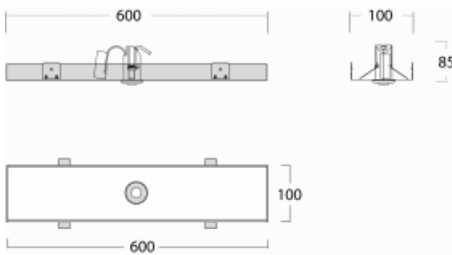

Luminaire

Rofo

250S-K0CB-10GEM/865, W

Technical drawing

Curve

Type of installation	Recessed
Light distribution	Direct
Luminaire shape	Linear
Colour of the luminaires	White
Material	Plastic
Lifetime	L90/B50 50 000 hours
Warranty	5 years
Description of luminaires	Luminaire recessed
item description	1W; Knauf; Adels connector
Dimensions	600 mm × 100 mm × 85 mm
Light source	LED MODUL
Type of optical system	Clear cover
Luminous flux*	115 lm
Colour Temperature	6500 K cool white
Luminous efficacy	77 lm/W
Colour rendering index	80
Luminaire power input*	1.5 W
Connection of the luminaires	ON/OFF + 1h emergency
Electrical voltage	220-240V
Frequency	50/60Hz