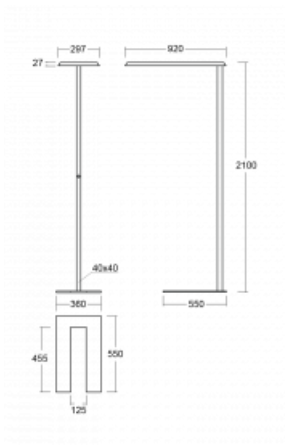

Technical drawing

Type of installation	Free-standing
Light distribution	Direct-indirect
Luminaire shape	Angular
Colour of the luminaires	Silver
Material	Aluminium
Lifetime	L80/B20 50 000 hours
Warranty	5 years
Description of luminaires	Luminaire free-standing
item description	free-standing luminaire HO; flexible cord CH + button
Dimensions	920 mm × 360 mm × 2100 mm
Light source	LED MODUL
Type of optical system	Microprisma
Luminous flux*	8670 lm
Colour Temperature	3000 K warm white
Luminous efficacy	133 lm/W
MacAdam Light source	3
Colour rendering index	80
UGR max. X=4H Y=8H, ρ=70,50,20	17.1