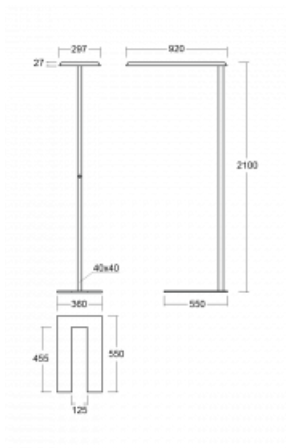

Technical drawing

Type of installation	Free-standing
Light distribution	Direct-indirect
Luminaire shape	Angular
Colour of the luminaires	Silver
Material	Aluminium
Lifetime	L80/B20 50 000 hours
Warranty	5 years
Description of luminaires	Luminaire free-standing
item description	free-standing luminaire LO; flexible cord CH + button
Dimensions	920 mm × 360 mm × 2100 mm
Light source	LED MODUL
Type of optical system	Microprisma
Luminous flux*	7000 lm
Colour Temperature	4000 K cool white
Luminous efficacy	143 lm/W
MacAdam Light source	3
Colour rendering index	80
UGR max. X=4H Y=8H, ρ=70,50,20	16.3