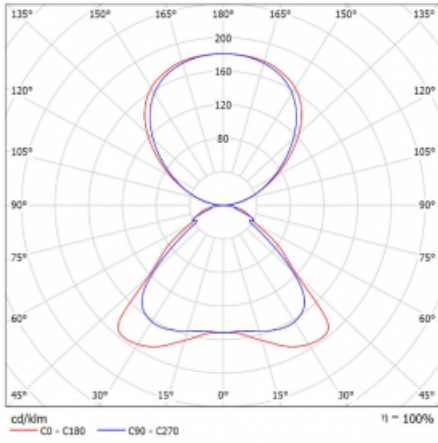

Technical drawing

Type of installation	Free-standing
Light distribution	Direct-indirect
Luminaire shape	Angular
Colour of the luminaires	Black
Material	Aluminium
Lifetime	L80/B20 50 000 hours
Warranty	60 months
Description of luminaires	Luminaire free-standing
item description	free-standing luminaire LO; flexible cord CH + button
Dimensions	920 mm × 360 mm × 2100 mm
Light source	LED MODUL
Type of optical system	Microprisma
Luminous flux	7000 lm ± 10 %
Colour Temperature	4000 K cool white
Luminous efficacy	143 lm/W
MacAdam Light source	3
Colour rendering index	80
UGR max. X=4H Y=8H, ρ=70,50,20	16.3

Curve

Luminaire power input 48.8 W \pm 10 %

Connection of the luminaire By switch dimmable (touch dimm)

Electrical voltage 220-240V

Frequency 50/60Hz

⊕ CE IP 20

Downloads

Installation instructions