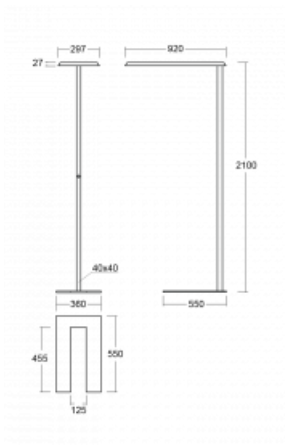

Technical drawing

Type of installation	Free-standing
Light distribution	Direct-indirect
Luminaire shape	Angular
Colour of the luminaires	Black
Material	Aluminium
Lifetime	L80/B20 50 000 hours
Warranty	5 years
Description of luminaires	Luminaire free-standing
item description	free-standing luminaire LO; flexible cord CH + button
Dimensions	920 mm × 360 mm × 2100 mm
Light source	LED MODUL
Type of optical system	Microprisma
Luminous flux*	7000 lm
Colour Temperature	4000 K cool white
Luminous efficacy	143 lm/W
MacAdam Light source	3
Colour rendering index	80
UGR max. X=4H Y=8H, ρ=70,50,20	16.3