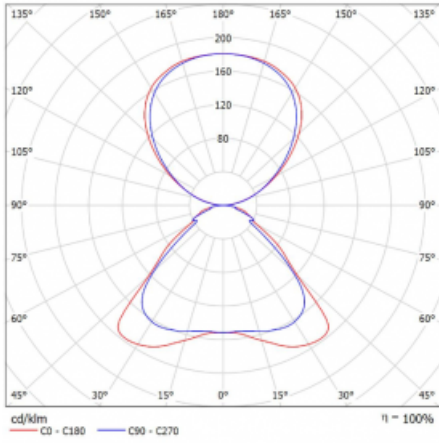

Technical drawing

Type of installation	Free-standing
Light distribution	Direct-indirect
Luminaire shape	Angular
Colour of the luminaires	White
Material	Aluminium
Lifetime	L80/B20 50 000 hours
Warranty	5 years
Description of luminaires	Luminaire free-standing
item description	free-standing luminaire LO; flexible cord CH + button
Dimensions	920 mm × 360 mm × 2100 mm
Light source	LED MODUL
Type of optical system	Microprisma
Luminous flux*	6650 lm
Colour Temperature	3000 K warm white
Luminous efficacy	136 lm/W
MacAdam Light source	3
Colour rendering index	80
UGR max. X=4H Y=8H, ρ=70,50,20	16.1

Curve

Luminaire power input* 48.8 W

Connection of the luminaires Other type of dimming

Electrical voltage 220-240V

Frequency 50/60Hz

⊕ CE IP 20

*±10 %

Downloads