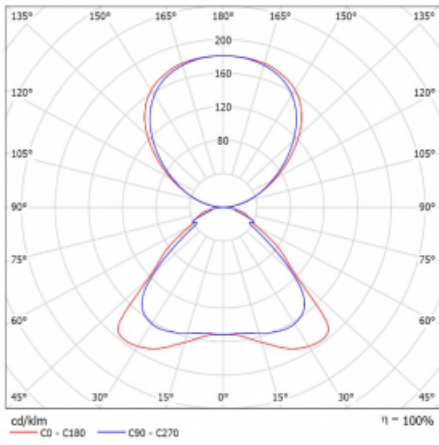

Technical drawing

Type of installation	Free-standing
Light distribution	Direct-indirect
Luminaire shape	Angular
Colour of the luminaires	White
Material	Aluminium
Lifetime	L80/B20 50 000 hours
Warranty	60 months
Description of luminaires	Luminaire free-standing
item description	free-standing luminaire LO; flexible cord CH + button
Dimensions	920 mm × 360 mm × 2100 mm
Light source	LED MODUL
Type of optical system	Microprisma
Luminous flux	6650 lm ± 10 %
Colour Temperature	3000 K warm white
Luminous efficacy	136 lm/W
MacAdam Light source	3
Colour rendering index	80
UGR max. X=4H Y=8H, ρ=70,50,20	16.1

Curve

Luminaire power input 48.8 W ± 10 %

Connection of the luminaires By switch dimmable (touch dimm)

Electrical voltage 220-240V

Frequency 50/60Hz

⊕ CE IP 20

Downloads

Installation instructions