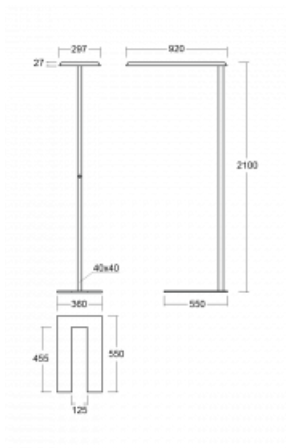

Technical drawing

Type of installation	Free-standing
Light distribution	Direct-indirect
Luminaire shape	Angular
Colour of the luminaires	White
Material	Aluminium
Lifetime	L80/B20 50 000 hours
Warranty	60 months
Description of luminaires	Luminaire free-standing
item description	free-standing luminaire LO; flexible cord CH + button
Dimensions	920 mm × 360 mm × 2100 mm
Light source	LED MODUL
Type of optical system	Microprisma
Luminous flux	6650 lm ± 10 %
Colour Temperature	3000 K warm white
Luminous efficacy	136 lm/W
MacAdam Light source	3
Colour rendering index	80
UGR max. X=4H Y=8H, ρ=70,50,20	16.1

Curve

Luminaire power input 48.8 W ± 10 %

Connection of the luminaires By switch dimmable (touch dimm)

Electrical voltage 220-240V

Frequency 50/60Hz

⊕ CE IP 20

Downloads

Installation instructions