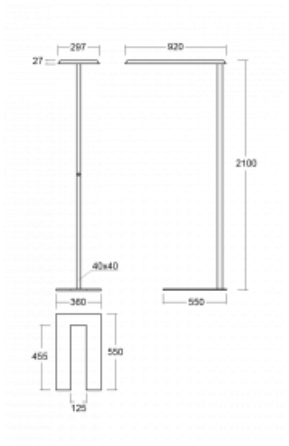

Technical drawing

Type of installation	Free-standing
Light distribution	Direct-indirect
Luminaire shape	Angular
Colour of the luminaires	White
Material	Aluminium
Lifetime	L80/B20 50 000 hours
Warranty	5 years
Description of luminaires	Luminaire free-standing
item description	free-standing luminaire LO; flexible cord CH + button
Dimensions	920 mm × 360 mm × 2100 mm
Light source	LED MODUL
Type of optical system	Microprisma
Luminous flux*	6650 lm
Colour Temperature	3000 K warm white
Luminous efficacy	136 lm/W
MacAdam Light source	3
Colour rendering index	80
UGR max. X=4H Y=8H, ρ=70,50,20	16.1