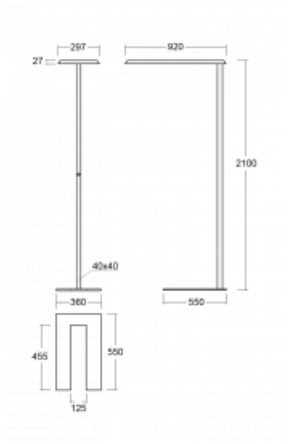

Technical drawing

Type of installation	Free-standing
Light distribution	Direct-indirect
Luminaire shape	Angular
Colour of the luminaires	Silver
Material	Aluminium
Lifetime	L80/B20 50 000 hours
Warranty	60 months
Description of luminaires	Luminaire free-standing
item description	free-standing luminaire LO; flexible cord CH + button
Dimensions	920 mm × 360 mm × 2100 mm
Light source	LED MODUL
Type of optical system	Microprisma
Luminous flux	6650 lm ± 10 %
Colour Temperature	3000 K warm white
Luminous efficacy	136 lm/W
MacAdam Light source	3
Colour rendering index	80
UGR max. X=4H Y=8H, ρ=70,50,20	16.1