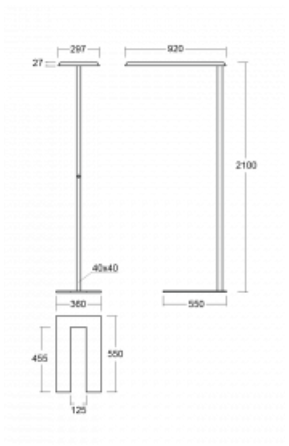

Technical drawing

Type of installation	Free-standing
Light distribution	Direct-indirect
Luminaire shape	Angular
Colour of the luminaires	Silver
Material	Aluminium
Lifetime	L80/B20 50 000 hours
Warranty	5 years
Description of luminaires	Luminaire free-standing
item description	free-standing luminaire LO; flexible cord CH + button
Dimensions	920 mm × 360 mm × 2100 mm
Light source	LED MODUL
Type of optical system	Microprisma
Luminous flux*	6650 lm
Colour Temperature	3000 K warm white
Luminous efficacy	136 lm/W
MacAdam Light source	3
Colour rendering index	80
UGR max. X=4H Y=8H, ρ=70,50,20	16.1