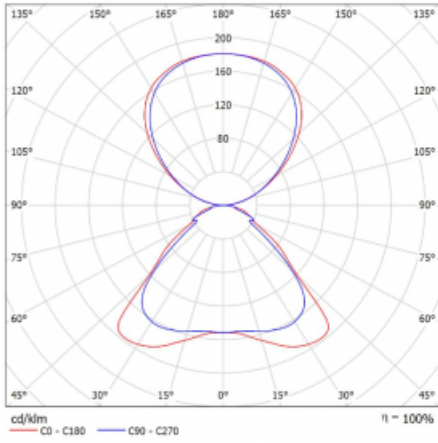

Technical drawing

Type of installation	Free-standing
Light distribution	Direct-indirect
Luminaire shape	Angular
Colour of the luminaires	Black
Material	Aluminium
Lifetime	L80/B20 50 000 hours
Warranty	60 months
Description of luminaires	Luminaire free-standing
item description	free-standing luminaire LO; flexible cord CH + button
Dimensions	920 mm × 360 mm × 2100 mm
Light source	LED MODUL
Type of optical system	Microprisma
Luminous flux	6650 lm ± 10 %
Colour Temperature	3000 K warm white
Luminous efficacy	136 lm/W
MacAdam Light source	3
Colour rendering index	80
UGR max. X=4H Y=8H, ρ=70,50,20	16.1

Curve

Luminaire power input 48.8 W \pm 10 %

Connection of the luminaires By switch dimmable (touch dimm)

Electrical voltage 220-240V

Frequency 50/60Hz

⊕ CE IP 20

Downloads

Installation instructions