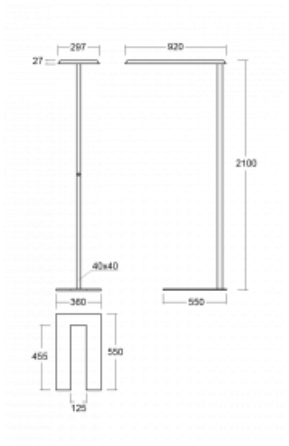

Technical drawing

Type of installation	Free-standing
Light distribution	Direct-indirect
Luminaire shape	Angular
Colour of the luminaires	Black
Material	Aluminium
Lifetime	L80/B20 50 000 hours
Warranty	60 months
Description of luminaires	Luminaire free-standing
item description	free-standing luminaire LO; flexible cord CH + button
Dimensions	920 mm × 360 mm × 2100 mm
Light source	LED MODUL
Type of optical system	Microprisma
Luminous flux	6650 lm ± 10 %
Colour Temperature	3000 K warm white
Luminous efficacy	136 lm/W
MacAdam Light source	3
Colour rendering index	80
UGR max. X=4H Y=8H, ρ=70,50,20	16.1