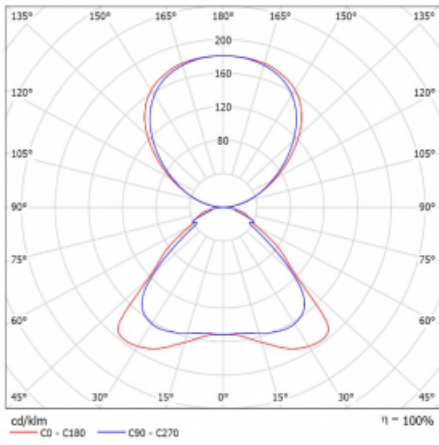

Technical drawing

Type of installation	Free-standing
Light distribution	Direct-indirect
Luminaire shape	Angular
Colour of the luminaires	White
Material	Aluminium
Lifetime	L80/B20 50 000 hours
Warranty	5 years
Description of luminaires	Luminaire free-standing
item description	free-standing luminaire LO; flexible cord CH + button+sensor
Dimensions	920 mm × 360 mm × 2100 mm
Weight	16.6 kg
Light source	LED MODUL
Type of optical system	Microprisma
Luminous flux*	7000 lm
Colour Temperature	4000 K cool white
Luminous efficacy	135 lm/W
MacAdam Light source	3
Colour rendering index	80
UGR max. X=4H Y=8H, $\rho=70,50,20$	16.3

Curve

Luminaire power input* 51.7 W

Connection of the luminaires DALI + sensor

Electrical voltage 220-240V

Frequency 50/60Hz

⊕ CE IP 20

*±10 %

Downloads