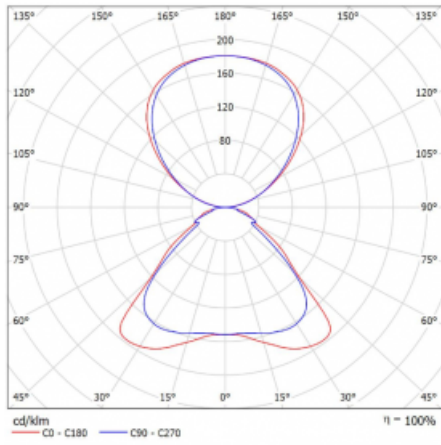

Technical drawing

Type of installation	Free-standing
Light distribution	Direct-indirect
Luminaire shape	Angular
Colour of the luminaires	White
Material	Aluminium
Lifetime	L80/B20 50 000 hours
Warranty	5 years
Description of luminaires	Luminaire free-standing
item description	free-standing luminaire LO; flexible cord CH + button+sensor
Dimensions	920 mm × 360 mm × 2100 mm
Light source	LED MODUL
Type of optical system	Microprisma
Luminous flux*	6650 lm
Colour Temperature	3000 K warm white
Luminous efficacy	129 lm/W
MacAdam Light source	3
Colour rendering index	80
UGR max. X=4H Y=8H, ρ=70,50,20	16.1

Curve

Luminaire power input* 51.7 W

Connection of the luminaires DALI + sensor

Electrical voltage 220-240V

Frequency 50/60Hz

⊕ CE IP 20

*±10 %

Downloads