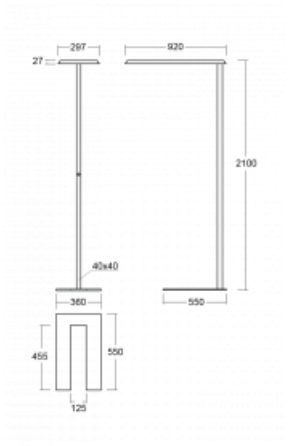

Technical drawing

Type of installation	Free-standing
Light distribution	Direct-indirect
Luminaire shape	Angular
Colour of the luminaires	White
Material	Aluminium
Lifetime	L80/B20 50 000 hours
Warranty	5 years
Description of luminaires	Luminaire free-standing
item description	free-standing luminaire LO; flexible cord CH + button+sensor
Dimensions	920 mm × 360 mm × 2100 mm
Light source	LED MODUL
Type of optical system	Microprisma
Luminous flux*	6650 lm
Colour Temperature	3000 K warm white
Luminous efficacy	129 lm/W
MacAdam Light source	3
Colour rendering index	80
UGR max. X=4H Y=8H, ρ=70,50,20	16.1

Curve

Luminaire power input* 51.7 W

Connection of the luminaires DALI + sensor

Electrical voltage 220-240V

Frequency 50/60Hz

⊕ CE IP 20

*±10 %

Downloads