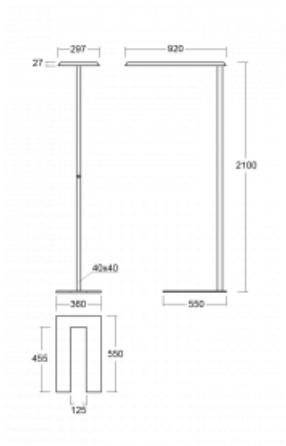

Technical drawing

Type of installation	Free-standing
Light distribution	Direct-indirect
Luminaire shape	Angular
Colour of the luminaires	Silver
Material	Aluminium
Lifetime	L80/B20 50 000 hours
Warranty	5 years
Description of luminaires	Luminaire free-standing
item description	free-standing luminaire LO; flexible cord CH + button+sensor
Dimensions	920 mm × 360 mm × 2100 mm
Light source	LED MODUL
Type of optical system	Microprisma
Luminous flux*	6650 lm
Colour Temperature	3000 K warm white
Luminous efficacy	129 lm/W
MacAdam Light source	3
Colour rendering index	80
UGR max. X=4H Y=8H, ρ=70,50,20	16.1

Curve

Luminaire power input* 51.7 W

Connection of the luminaires DALI + sensor

Electrical voltage 220-240V

Frequency 50/60Hz

⊕ CE IP 20

*±10 %

Downloads