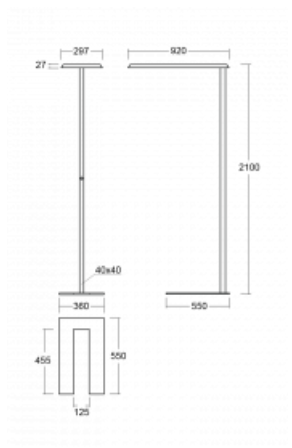

Technical drawing

Type of installation	Free-standing
Light distribution	Direct-indirect
Luminaire shape	Angular
Colour of the luminaires	Silver
Material	Aluminium
Lifetime	L80/B20 50 000 hours
Warranty	5 years
Description of luminaires	Luminaire free-standing
item description	free-standing luminaire LO; flexible cord CH + switch
Dimensions	920 mm × 360 mm × 2100 mm
Light source	LED MODUL
Type of optical system	Microprisma
Luminous flux*	7000 lm
Colour Temperature	4000 K cool white
Luminous efficacy	143 lm/W
MacAdam Light source	3
Colour rendering index	80
UGR max. X=4H Y=8H, ρ=70,50,20	16.3

Curve

Luminaire power input* 48.8 W

Connection of the luminaires ON/OFF

Electrical voltage 220-240V

Frequency 50/60Hz

⊕ CE IP 20

*±10 %

Downloads