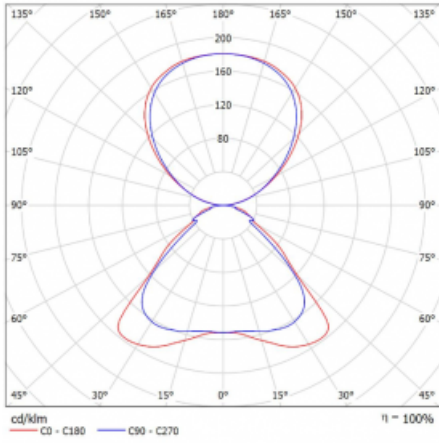

## Technical drawing

Type of installation	Free-standing
Light distribution	Direct-indirect
Luminaire shape	Angular
Colour of the luminaires	Silver
Material	Aluminium
Lifetime	L80/B20 50 000 hours
Warranty	5 years
Description of luminaires	Luminaire free-standing
item description	free-standing luminaire LO; flexible cord CH + switch
Dimensions	920 mm × 360 mm × 2100 mm
Light source	LED MODUL
Type of optical system	Microprisma
Luminous flux*	6650 lm
Colour Temperature	3000 K warm white
Luminous efficacy	136 lm/W
MacAdam Light source	3
Colour rendering index	80
UGR max. X=4H Y=8H, ρ=70,50,20	16.1

## Curve

Luminaire power input\* 48.8 W

Connection of the luminaires ON/OFF

Electrical voltage 220-240V

Frequency 50/60Hz

⊕ CE IP 20

\*±10 %