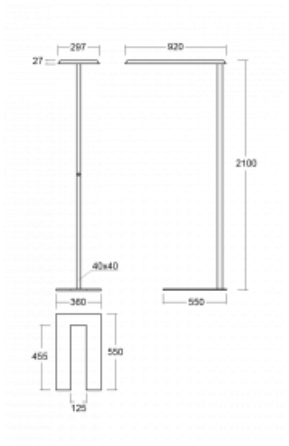

## Technical drawing

Type of installation	Free-standing
Light distribution	Direct-indirect
Luminaire shape	Angular
Colour of the luminaires	Silver
Material	Aluminium
Lifetime	L80/B20 50 000 hours
Warranty	5 years
Description of luminaires	Luminaire free-standing
item description	free-standing luminaire LO; flexible cord CH + switch
Dimensions	920 mm × 360 mm × 2100 mm
Light source	LED MODUL
Type of optical system	Microprisma
Luminous flux*	6650 lm
Colour Temperature	3000 K warm white
Luminous efficacy	136 lm/W
MacAdam Light source	3
Colour rendering index	80
UGR max. X=4H Y=8H, ρ=70,50,20	16.1