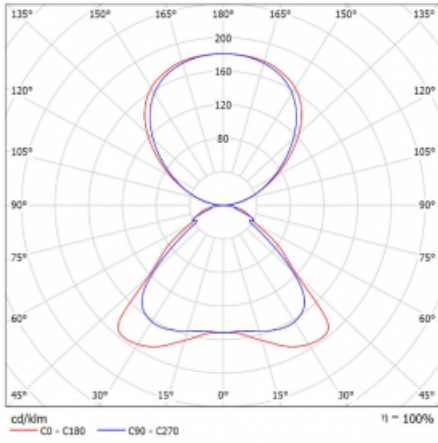

Technical drawing

Type of installation	Free-standing
Light distribution	Direct-indirect
Luminaire shape	Angular
Colour of the luminaires	White
Material	Aluminium
Lifetime	L80/B20 50 000 hours
Warranty	5 years
Description of luminaires	Luminaire free-standing
item description	free-standing luminaire LO; flexible cord EURO + button
Dimensions	920 mm × 360 mm × 2100 mm
Weight	16.4 kg
Light source	LED MODUL
Type of optical system	Microprisma
Luminous flux*	7000 lm
Colour Temperature	4000 K cool white
Luminous efficacy	143 lm/W
MacAdam Light source	3
Colour rendering index	80
UGR max. X=4H Y=8H, $\rho=70,50,20$	16.3

Curve

Luminaire power input* 48.8 W

Connection of the luminaires Other type of dimming

Electrical voltage 220-240V

Frequency 50/60Hz

⊕ CE IP 20

*±10 %

Downloads