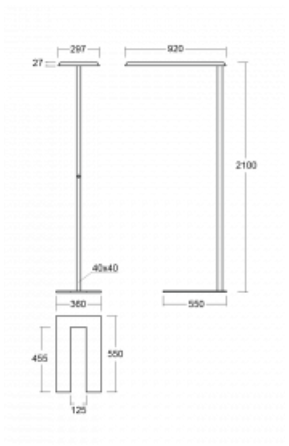

Technical drawing

Type of installation	Free-standing
Light distribution	Direct-indirect
Luminaire shape	Angular
Colour of the luminaires	White
Material	Aluminium
Lifetime	L80/B20 50 000 hours
Warranty	5 years
Description of luminaires	Luminaire free-standing
item description	free-standing luminaire LO; flexible cord EURO + button
Dimensions	920 mm × 360 mm × 2100 mm
Weight	16.4 kg
Light source	LED MODUL
Type of optical system	Microprisma
Luminous flux*	7000 lm
Colour Temperature	4000 K cool white
Luminous efficacy	143 lm/W
MacAdam Light source	3
Colour rendering index	80
UGR max. X=4H Y=8H, $\rho=70,50,20$	16.3