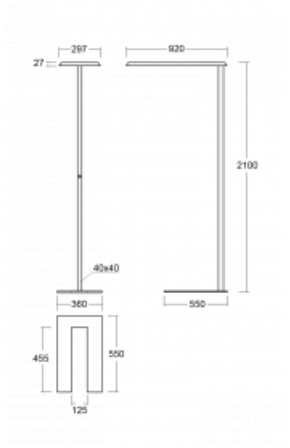

## Technical drawing

Type of installation	Free-standing
Light distribution	Direct-indirect
Luminaire shape	Angular
Colour of the luminaires	White
Material	Aluminium
Lifetime	L80/B20 50 000 hours
Warranty	60 months
Description of luminaires	Luminaire free-standing
item description	free-standing luminaire LO; flexible cord EURO + button
Dimensions	920 mm × 360 mm × 2100 mm
Weight	16.4 kg
Light source	LED MODUL
Type of optical system	Microprisma
Luminous flux	7000 lm ± 10 %
Colour Temperature	4000 K cool white
Luminous efficacy	143 lm/W
MacAdam Light source	3
Colour rendering index	80
UGR max. X=4H Y=8H, $\rho=70,50,20$	16.3