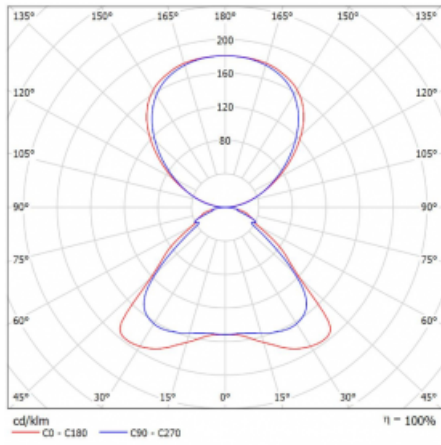

## Technical drawing

Type of installation	Free-standing
Light distribution	Direct-indirect
Luminaire shape	Angular
Colour of the luminaires	White
Material	Aluminium
Lifetime	L80/B20 50 000 hours
Warranty	60 months
Description of luminaires	Luminaire free-standing
item description	free-standing luminaire LO; flexible cord EURO + button
Dimensions	920 mm × 360 mm × 2100 mm
Weight	16.4 kg
Light source	LED MODUL
Type of optical system	Microprisma
Luminous flux	7000 lm ± 10 %
Colour Temperature	4000 K cool white
Luminous efficacy	143 lm/W
MacAdam Light source	3
Colour rendering index	80
UGR max. X=4H Y=8H, $\rho=70,50,20$	16.3

## Curve

Luminaire power input 48.8 W  $\pm$  10 %

Connection of the luminaires By switch dimmable (touch dimm)

Electrical voltage 220-240V

Frequency 50/60Hz

⊕ CE IP 20