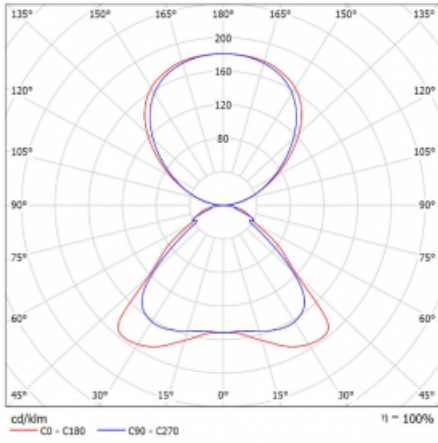

Technical drawing

Type of installation	Free-standing
Light distribution	Direct-indirect
Luminaire shape	Angular
Colour of the luminaires	Silver
Material	Aluminium
Lifetime	L80/B20 50 000 hours
Warranty	60 months
Description of luminaires	Luminaire free-standing
item description	free-standing luminaire LO; flexible cord EURO + button
Dimensions	920 mm × 360 mm × 2100 mm
Light source	LED MODUL
Type of optical system	Microprisma
Luminous flux	7000 lm ± 10 %
Colour Temperature	4000 K cool white
Luminous efficacy	143 lm/W
MacAdam Light source	3
Colour rendering index	80
UGR max. X=4H Y=8H, ρ=70,50,20	16.3

Curve

Luminaire power input 48.8 W \pm 10 %

Connection of the luminaires By switch dimmable (touch dimm)

Electrical voltage 220-240V

Frequency 50/60Hz

⊕ CE IP 20

Downloads

Installation instructions