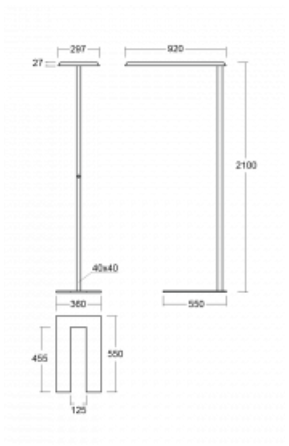

## Technical drawing

Type of installation	Free-standing
Light distribution	Direct-indirect
Luminaire shape	Angular
Colour of the luminaires	Silver
Material	Aluminium
Lifetime	L80/B20 50 000 hours
Warranty	5 years
Description of luminaires	Luminaire free-standing
item description	free-standing luminaire LO; flexible cord EURO + button
Dimensions	920 mm × 360 mm × 2100 mm
Light source	LED MODUL
Type of optical system	Microprisma
Luminous flux*	7000 lm
Colour Temperature	4000 K cool white
Luminous efficacy	143 lm/W
MacAdam Light source	3
Colour rendering index	80
UGR max. X=4H Y=8H, ρ=70,50,20	16.3