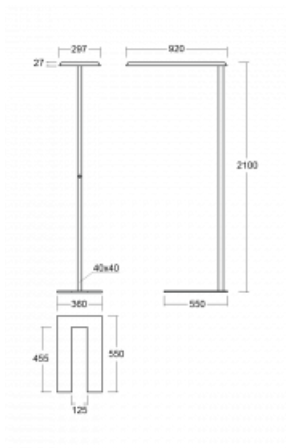

Technical drawing

Type of installation	Free-standing
Light distribution	Direct-indirect
Luminaire shape	Angular
Colour of the luminaires	White
Material	Aluminium
Lifetime	L80/B20 50 000 hours
Warranty	5 years
Description of luminaires	Luminaire free-standing
item description	free-standing luminaire LO; flexible cord EURO + button
Dimensions	920 mm × 360 mm × 2100 mm
Weight	16.4 kg
Light source	LED MODUL
Type of optical system	Microprisma
Luminous flux*	6650 lm
Colour Temperature	3000 K warm white
Luminous efficacy	136 lm/W
MacAdam Light source	3
Colour rendering index	80
UGR max. X=4H Y=8H, $\rho=70,50,20$	16.1