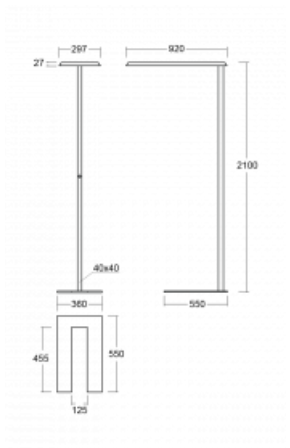

Technical drawing

Type of installation	Free-standing
Light distribution	Direct-indirect
Luminaire shape	Angular
Colour of the luminaires	Silver
Material	Aluminium
Lifetime	L80/B20 50 000 hours
Warranty	5 years
Description of luminaires	Luminaire free-standing
item description	free-standing luminaire LO; flexible cord EURO + button
Dimensions	920 mm × 360 mm × 2100 mm
Weight	16.4 kg
Light source	LED MODUL
Type of optical system	Microprisma
Luminous flux*	6650 lm
Colour Temperature	3000 K warm white
Luminous efficacy	136 lm/W
MacAdam Light source	3
Colour rendering index	80
UGR max. X=4H Y=8H, $\rho=70,50,20$	16.1