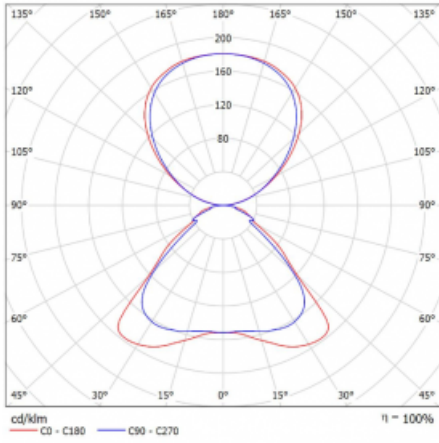

Technical drawing

Type of installation	Free-standing
Light distribution	Direct-indirect
Luminaire shape	Angular
Colour of the luminaires	Silver
Material	Aluminium
Lifetime	L80/B20 50 000 hours
Warranty	5 years
Description of luminaires	Luminaire free-standing
item description	free-standing luminaire LO; flexible cord EURO + button
Dimensions	920 mm × 360 mm × 2100 mm
Weight	16.4 kg
Light source	LED MODUL
Type of optical system	Microprisma
Luminous flux*	6650 lm
Colour Temperature	3000 K warm white
Luminous efficacy	136 lm/W
MacAdam Light source	3
Colour rendering index	80
UGR max. X=4H Y=8H, $\rho=70,50,20$	16.1

Curve

Luminaire power input* 48.8 W

Connection of the luminaires Other type of dimming

Electrical voltage 220-240V

Frequency 50/60Hz

⊕ CE IP 20

*±10 %

Downloads