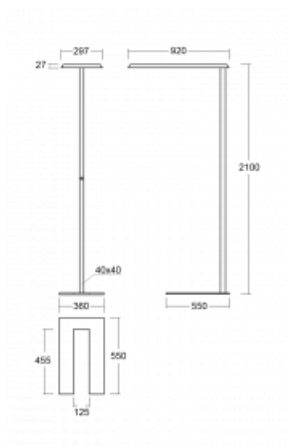

Technical drawing

Type of installation	Free-standing
Light distribution	Direct-indirect
Luminaire shape	Angular
Colour of the luminaires	Black
Material	Aluminium
Lifetime	L80/B20 50 000 hours
Warranty	5 years
Description of luminaires	Luminaire free-standing
item description	free-standing luminaire LO; flexible cord EURO + button
Dimensions	920 mm × 360 mm × 2100 mm
Weight	16.4 kg
Light source	LED MODUL
Type of optical system	Microprisma
Luminous flux*	6650 lm
Colour Temperature	3000 K warm white
Luminous efficacy	129 lm/W
MacAdam Light source	3
Colour rendering index	80
UGR max. X=4H Y=8H, $\rho=70,50,20$	16.1