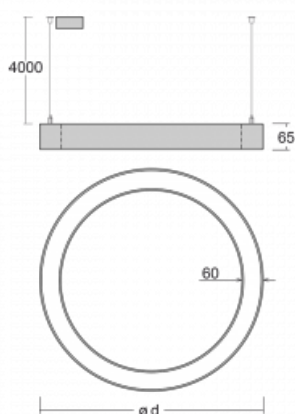

# Rotao60

227-5F1K-10GGE/830, B

The designer circular luminaire Rotao60 comes in a large number of diameters, thanks to which it fits well into various social and commercial spaces. You can also use it to decorate your living room or a meeting room. If you combine the luminaire with microprismatic optics, its efficacy can be surprising even in an office. Pendant versions of the Rotao60 luminaire with a diameter of up to 800 mm are suspended on suspension wires which converge into a single ceiling cup, while larger diameters are suspended on wires that run perpendicular to the ceiling.

## Technical drawing

Type of installation	Suspended
Light distribution	Direct-indirect
Luminaire shape	Circular
Colour of the luminaires	Black
Material	Aluminium
Lifetime	L80/B20 50 000 hours
Warranty	5 years
Description of luminaires	Luminaire suspended
Dimensions	ø 2980 mm × 65 mm
Light source	LED MODUL