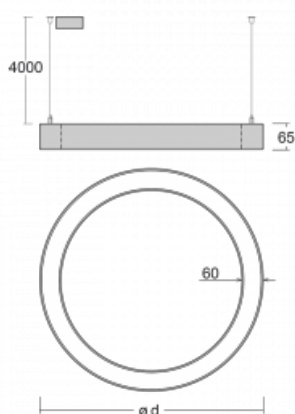

Luminaire

Rotao60

227-5F1I-10GGE/840, B

The designer circular luminaire Rotao60 comes in a large number of diameters, thanks to which it fits well into various social and commercial spaces. You can also use it to decorate your living room or a meeting room. If you combine the luminaire with microprismatic optics, its efficacy can be surprising even in an office. Pendant versions of the Rotao60 luminaire with a diameter of up to 800 mm are suspended on suspension wires which converge into a single ceiling cup, while larger diameters are suspended on wires that run perpendicular to the ceiling.

Technical drawing

Type of installation	Suspended
Light distribution	Direct-indirect
Luminaire shape	Circular
Colour of the luminaires	Black
Material	Aluminium
Lifetime	L80/B20 50 000 hours
Warranty	60 months
Description of luminaires	Luminaire suspended
Dimensions	ø 2980 mm × 65 mm
Light source	LED MODUL