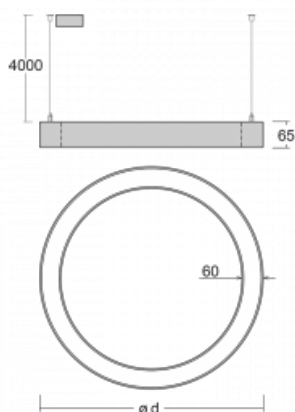

Luminaire

Rotao60

227-5F1I-10GGE/830, S

The designer circular luminaire Rotao60 comes in a large number of diameters, thanks to which it fits well into various social and commercial spaces. You can also use it to decorate your living room or a meeting room. If you combine the luminaire with microprismatic optics, its efficacy can be surprising even in an office. Pendant versions of the Rotao60 luminaire with a diameter of up to 800 mm are suspended on suspension wires which converge into a single ceiling cup, while larger diameters are suspended on wires that run perpendicular to the ceiling.

Technical drawing

Type of installation	Suspended
Light distribution	Direct-indirect
Luminaire shape	Circular
Colour of the luminaires	Silver
Material	Aluminium
Lifetime	L80/B20 50 000 hours
Warranty	60 months
Description of luminaires	Luminaire suspended
Dimensions	ø 2980 mm × 65 mm
Light source	LED MODUL
Type of optical system	Microprisma
Luminous flux	18270 lm ± 10 %
Colour Temperature	3000 K warm white
Luminous efficacy	86 lm/W
MacAdam Light source	3
Colour rendering index	80
Luminaire power input	211.9 W ± 10 %
Connection of the luminaires	Electronic ballast non-dimmable
Electrical voltage	220-240V
Frequency	50/60Hz