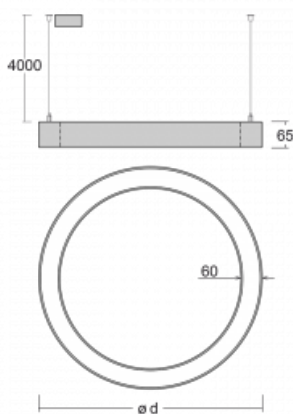

Luminaire

Rotao60

227-5F1I-10GEE/840, B

The designer circular luminaire Rotao60 comes in a large number of diameters, thanks to which it fits well into various social and commercial spaces. You can also use it to decorate your living room or a meeting room. If you combine the luminaire with microprismatic optics, its efficacy can be surprising even in an office. Pendant versions of the Rotao60 luminaire with a diameter of up to 800 mm are suspended on suspension wires which converge into a single ceiling cup, while larger diameters are suspended on wires that run perpendicular to the ceiling.

Technical drawing

Type of installation	Suspended
Light distribution	Direct-indirect
Luminaire shape	Circular
Colour of the luminaires	Black
Material	Aluminium
Lifetime	L80/B20 50 000 hours
Warranty	60 months
Description of luminaires	Luminaire suspended
Dimensions	ø 2980 mm × 65 mm
Light source	LED MODUL