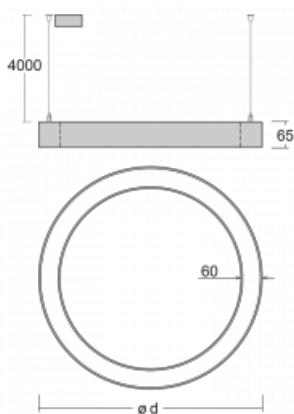

# Rotao60

227-5E1K-10GED/830, B

The designer circular luminaire Rotao60 comes in a large number of diameters, thanks to which it fits well into various social and commercial spaces. You can also use it to decorate your living room or a meeting room. If you combine the luminaire with microprismatic optics, its efficacy can be surprising even in an office. Pendant versions of the Rotao60 luminaire with a diameter of up to 800 mm are suspended on suspension wires which converge into a single ceiling cup, while larger diameters are suspended on wires that run perpendicular to the ceiling.

## Technical drawing

Type of installation	Suspended
Light distribution	Direct-indirect
Luminaire shape	Circular
Colour of the luminaires	Black
Material	Aluminium
Lifetime	L80/B20 50 000 hours
Warranty	60 months
Description of luminaires	Luminaire suspended
Dimensions	ø 2440 mm × 65 mm
Light source	LED MODUL