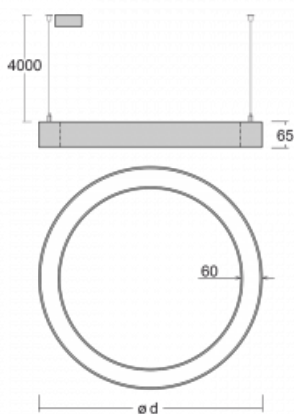

Luminaire

Rotao60

227-5E1I-10GGD/830, W

The designer circular luminaire Rotao60 comes in a large number of diameters, thanks to which it fits well into various social and commercial spaces. You can also use it to decorate your living room or a meeting room. If you combine the luminaire with microprismatic optics, its efficacy can be surprising even in an office. Pendant versions of the Rotao60 luminaire with a diameter of up to 800 mm are suspended on suspension wires which converge into a single ceiling cup, while larger diameters are suspended on wires that run perpendicular to the ceiling.

Technical drawing

Type of installation	Suspended
Light distribution	Direct-indirect
Luminaire shape	Circular
Colour of the luminaires	White
Material	Aluminium
Lifetime	L80/B20 50 000 hours
Warranty	60 months
Description of luminaires	Luminaire suspended
Dimensions	ø 2440 mm × 65 mm
Light source	LED MODUL