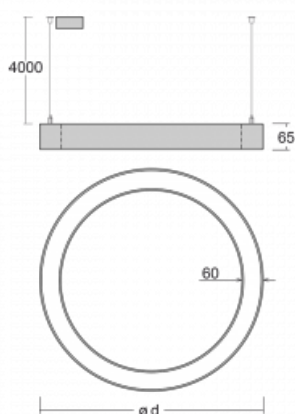

Luminaire

Rotao60

227-5E1I-10GGD/830, B

The designer circular luminaire Rotao60 comes in a large number of diameters, thanks to which it fits well into various social and commercial spaces. You can also use it to decorate your living room or a meeting room. If you combine the luminaire with microprismatic optics, its efficacy can be surprising even in an office. Pendant versions of the Rotao60 luminaire with a diameter of up to 800 mm are suspended on suspension wires which converge into a single ceiling cup, while larger diameters are suspended on wires that run perpendicular to the ceiling.

Technical drawing

Type of installation	Suspended
Light distribution	Direct-indirect
Luminaire shape	Circular
Colour of the luminaires	Black
Material	Aluminium
Lifetime	L80/B20 50 000 hours
Warranty	60 months
Description of luminaires	Luminaire suspended
Dimensions	ø 2440 mm × 65 mm
Light source	LED MODUL