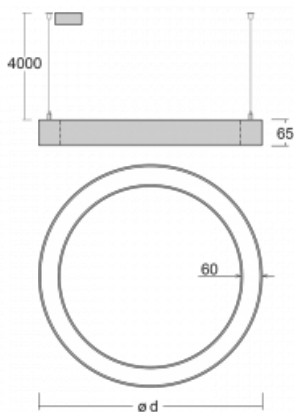

Luminaire

Rotao60

227-5E1I-10GED/830, B

The designer circular luminaire Rotao60 comes in a large number of diameters, thanks to which it fits well into various social and commercial spaces. You can also use it to decorate your living room or a meeting room. If you combine the luminaire with microprismatic optics, its efficacy can be surprising even in an office. Pendant versions of the Rotao60 luminaire with a diameter of up to 800 mm are suspended on suspension wires which converge into a single ceiling cup, while larger diameters are suspended on wires that run perpendicular to the ceiling.

Technical drawing

Type of installation	Suspended
Light distribution	Direct-indirect
Luminaire shape	Circular
Colour of the luminaires	Black
Material	Aluminium
Lifetime	L80/B20 50 000 hours
Warranty	60 months
Description of luminaires	Luminaire suspended
Dimensions	ø 2440 mm × 65 mm
Light source	LED MODUL