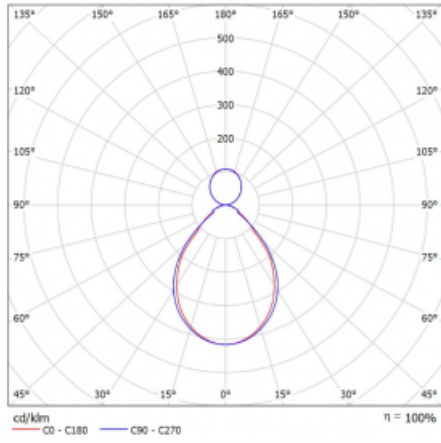

# Rotao60

227-5B1I-10GED/830, B

The designer circular luminaire Rotao60 comes in a large number of diameters, thanks to which it fits well into various social and commercial spaces. You can also use it to decorate your living room or a meeting room. If you combine the luminaire with microprismatic optics, its efficacy can be surprising even in an office. Pendant versions of the Rotao60 luminaire with a diameter of up to 800 mm are suspended on suspension wires which converge into a single ceiling cup, while larger diameters are suspended on wires that run perpendicular to the ceiling.

## Technical drawing

Type of installation	Suspended
Light distribution	Direct-indirect
Luminaire shape	Circular
Colour of the luminaires	Black
Material	Aluminium
Lifetime	L80/B20 50 000 hours
Warranty	60 months
Description of luminaires	Luminaire suspended
Dimensions	ø 1140 mm × 65 mm
Weight	10.9 kg
Light source	LED MODUL
Type of optical system	Microprisma
Luminous flux	4990 lm ± 10 %
Colour Temperature	3000 K warm white
Luminous efficacy	82 lm/W
MacAdam Light source	3
Colour rendering index	80
UGR max. X=4H Y=8H, $\rho=70,50,20$	17

## Curve

Luminaire power input 61.1 W ± 10 %

Connection of the luminaires DALI dimmable

Electrical voltage 220-240V

Frequency 50/60Hz

⊕ CE IP 20