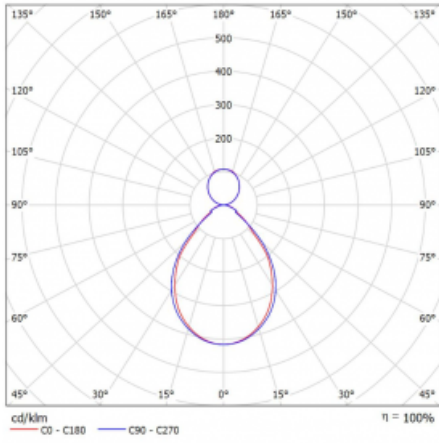

# Rotao60

227-5B1I-10GED/830, B

The designer circular luminaire Rotao60 comes in a large number of diameters, thanks to which it fits well into various social and commercial spaces. You can also use it to decorate your living room or a meeting room. If you combine the luminaire with microprismatic optics, its efficacy can be surprising even in an office. Pendant versions of the Rotao60 luminaire with a diameter of up to 800 mm are suspended on suspension wires which converge into a single ceiling cup, while larger diameters are suspended on wires that run perpendicular to the ceiling.

## Technical drawing

Type of installation	Suspended
Light distribution	Direct-indirect
Luminaire shape	Circular
Colour of the luminaires	Black
Material	Aluminium
Lifetime	L80/B20 50 000 hours
Warranty	5 years
Description of luminaires	Luminaire suspended
Dimensions	ø 1140 mm × 65 mm
Weight	10.9 kg
Light source	LED MODUL
Type of optical system	Microprisma
Luminous flux*	4990 lm
Colour Temperature	3000 K warm white
Luminous efficacy	82 lm/W
MacAdam Light source	3
Colour rendering index	80
UGR max. X=4H Y=8H, $\rho=70,50,20$	17

## Curve

Luminaire power input\* 61.1 W

Connection of the luminaires DALI

Electrical voltage 220-240V

Frequency 50/60Hz

⊕ CE IP 20

\*±10 %