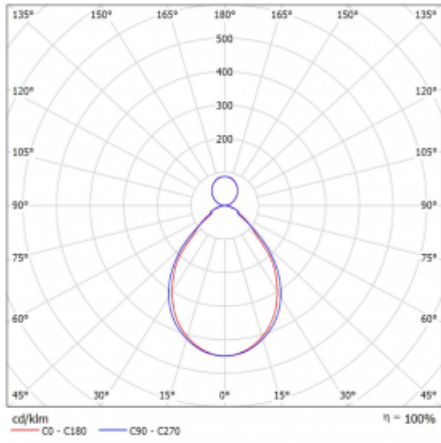

Luminaire

Rotao60

227-581I-10GGD/840, B

The designer circular luminaire Rotao60 comes in a large number of diameters, thanks to which it fits well into various social and commercial spaces. You can also use it to decorate your living room or a meeting room. If you combine the luminaire with microprismatic optics, its efficacy can be surprising even in an office. Pendant versions of the Rotao60 luminaire with a diameter of up to 800 mm are suspended on suspension wires which converge into a single ceiling cup, while larger diameters are suspended on wires that run perpendicular to the ceiling.

Technical drawing

Type of installation	Suspended
Light distribution	Direct-indirect
Luminaire shape	Circular
Colour of the luminaires	Black
Material	Aluminium
Lifetime	L80/B20 50 000 hours
Warranty	60 months
Description of luminaires	Luminaire suspended
Dimensions	ø 800 mm × 65 mm
Weight	4.7 kg
Light source	LED MODUL
Type of optical system	Microprisma
Luminous flux	4380 lm ± 10 %
Colour Temperature	4000 K cool white
Luminous efficacy	83 lm/W
MacAdam Light source	3
Colour rendering index	80
UGR max. X=4H Y=8H, ρ=70,50,20	18.6

Curve

Luminaire power input 53 W \pm 10 %

Connection of the luminaires DALI dimmable

Electrical voltage 220-240V

Frequency 50/60Hz

⊕ CE IP 20

Downloads

Installation instructions