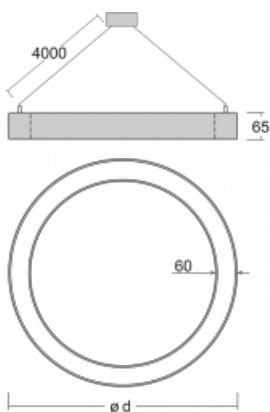

Luminaire

Rotao60

227-581I-10GGD/840, B

The designer circular luminaire Rotao60 comes in a large number of diameters, thanks to which it fits well into various social and commercial spaces. You can also use it to decorate your living room or a meeting room. If you combine the luminaire with microprismatic optics, its efficacy can be surprising even in an office. Pendant versions of the Rotao60 luminaire with a diameter of up to 800 mm are suspended on suspension wires which converge into a single ceiling cup, while larger diameters are suspended on wires that run perpendicular to the ceiling.

Technical drawing

Type of installation	Suspended
Light distribution	Direct-indirect
Luminaire shape	Circular
Colour of the luminaires	Black
Material	Aluminium
Lifetime	L80/B20 50 000 hours
Warranty	60 months
Description of luminaires	Luminaire suspended
Dimensions	ø 800 mm × 65 mm
Weight	4.7 kg
Light source	LED MODUL
Type of optical system	Microprisma
Luminous flux	4380 lm ± 10 %
Colour Temperature	4000 K cool white
Luminous efficacy	83 lm/W
MacAdam Light source	3
Colour rendering index	80
UGR max. X=4H Y=8H, ρ=70,50,20	18.6

Curve

Luminaire power input 53 W \pm 10 %

Connection of the luminaires DALI dimmable

Electrical voltage 220-240V

Frequency 50/60Hz

⊕ CE IP 20

Downloads

Installation instructions