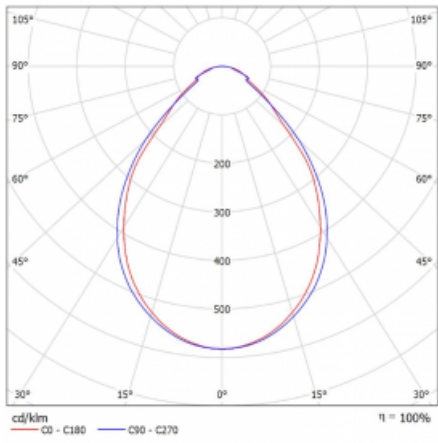

# Rotao60

227-2D0I-10GGD/830, S +  
00-00388, S

The designer circular luminaire Rotao60 comes in a large number of diameters, thanks to which it fits well into various social and commercial spaces. You can also use it to decorate your living room or a meeting room. If you combine the luminaire with microprismatic optics, its efficacy can be surprising even in an office. Pendant versions of the Rotao60 luminaire with a diameter of up to 800 mm are suspended on suspension wires which converge into a single ceiling cup, while larger diameters are suspended on wires that run perpendicular to the ceiling.

## Technical drawing

|                                   |                      |
|-----------------------------------|----------------------|
| Type of installation              | Suspended            |
| Light distribution                | Direct               |
| Luminaire shape                   | Circular             |
| Colour of the luminaires          | Silver               |
| Material                          | Aluminium            |
| Lifetime                          | L80/B20 50 000 hours |
| Warranty                          | 60 months            |
| Description of luminaires         | Luminaire suspended  |
| Dimensions                        | ∅ 2050 mm × 65 mm    |
| Light source                      | LED MODUL            |
| Type of optical system            | Microprisma          |
| Luminous flux                     | 9410 lm ± 10 %       |
| Colour Temperature                | 3000 K warm white    |
| Luminous efficacy                 | 81 lm/W              |
| MacAdam Light source              | 3                    |
| Colour rendering index            | 80                   |
| UGR max. X=4H<br>Y=8H, ρ=70,50,20 | 20.2                 |

## Curve

Luminaire power input 116.5 W ± 10 %

Connection of the luminaires DALI dimmable

Electrical voltage 220-240V

Frequency 50/60Hz

⊕ CE IP 20