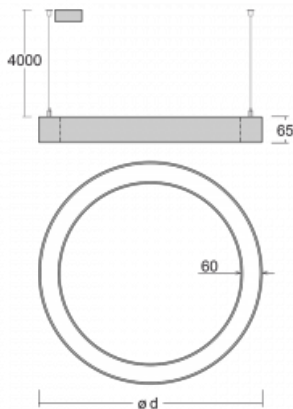

# Rotao60

227-2D0I-10GED/830, B +  
00-00388, B

The designer circular luminaire Rotao60 comes in a large number of diameters, thanks to which it fits well into various social and commercial spaces. You can also use it to decorate your living room or a meeting room. If you combine the luminaire with microprismatic optics, its efficacy can be surprising even in an office. Pendant versions of the Rotao60 luminaire with a diameter of up to 800 mm are suspended on suspension wires which converge into a single ceiling cup, while larger diameters are suspended on wires that run perpendicular to the ceiling.

## Technical drawing

Type of installation	Suspended
Light distribution	Direct
Luminaire shape	Circular
Colour of the luminaires	Black
Material	Aluminium
Lifetime	L80/B20 50 000 hours
Warranty	60 months
Description of luminaires	Luminaire suspended
Dimensions	∅ 2050 mm × 65 mm
Light source	LED MODUL
Type of optical system	Microprisma
Luminous flux	6080 lm ± 10 %
Colour Temperature	3000 K warm white
Luminous efficacy	72 lm/W
MacAdam Light source	3
Colour rendering index	80
UGR max. X=4H Y=8H, ρ=70,50,20	19.1

## Curve

Luminaire power input 84.1 W ± 10 %

Connection of the luminaires DALI dimmable

Electrical voltage 220-240V

Frequency 50/60Hz

⊕ CE IP 20