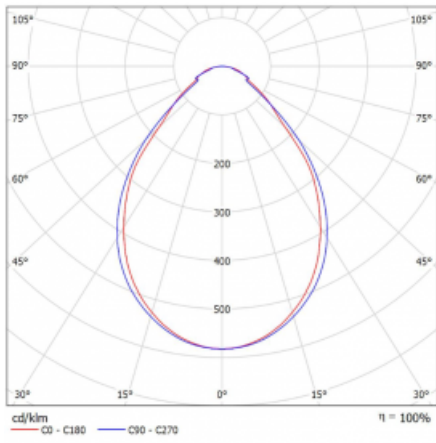

Curve

Luminaire power input* 84.8 W

Connection of the luminaires ON/OFF

Electrical voltage 220-240V

Frequency 50/60Hz

⊕ CE IP 20

*±10 %