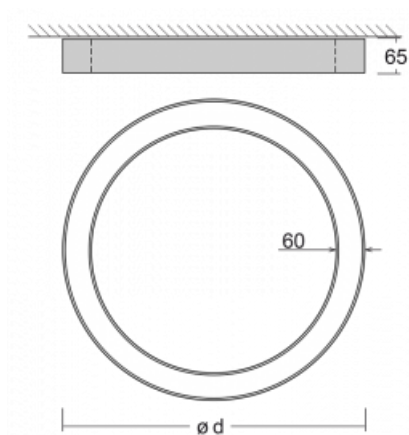

# Rotao60

227-2C0I-10GGE/840, S

The designer circular luminaire Rotao60 comes in a large number of diameters, thanks to which it fits well into various social and commercial spaces. You can also use it to decorate your living room or a meeting room. If you combine the luminaire with microprismatic optics, its efficacy can be surprising even in an office. Pendant versions of the Rotao60 luminaire with a diameter of up to 800 mm are suspended on suspension wires which converge into a single ceiling cup, while larger diameters are suspended on wires that run perpendicular to the ceiling.

## Technical drawing

|  |                      |
|--|----------------------|
| Type of installation                   | Surface              |
| Light distribution                     | Direct               |
| Luminaire shape                        | Circular             |
| Colour of the luminaires               | Silver               |
| Material                               | Aluminium            |
| Lifetime                               | L80/B20 50 000 hours |
| Warranty                               | 5 years              |
| Description of luminaires              | Luminaire surface    |
| Dimensions                             | ø 1515 mm × 65 mm    |
| Weight                                 | 11.6 kg              |
| Light source                           | LED MODUL            |
| Type of optical system                 | Microprisma          |
| Luminous flux*                         | 7180 lm              |
| Colour Temperature                     | 4000 K cool white    |
| Luminous efficacy                      | 85 lm/W              |
| MacAdam Light source                   | 3                    |
| Colour rendering index                 | 80                   |
| UGR max. X=4H<br>Y=8H, $\rho=70,50,20$ | 20.3                 |