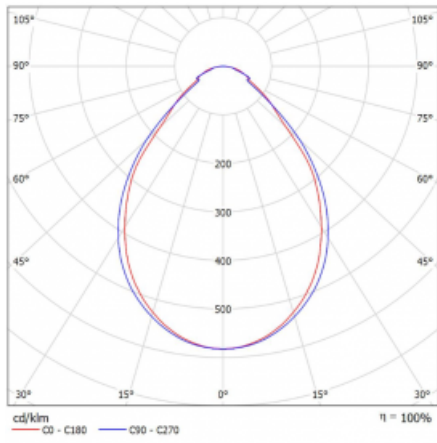

Curve

Luminaire power input 63.6 W $\pm$ 10 %

Connection of the luminaires Electronic ballast non-dimmable

Electrical voltage 220-240V

Frequency 50/60Hz

IP 20