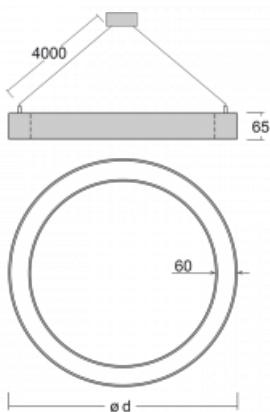

# Rotao60

227-280I-10GEE/830, S +  
00-00341, S

The designer circular luminaire Rotao60 comes in a large number of diameters, thanks to which it fits well into various social and commercial spaces. You can also use it to decorate your living room or a meeting room. If you combine the luminaire with microprismatic optics, its efficacy can be surprising even in an office. Pendant versions of the Rotao60 luminaire with a diameter of up to 800 mm are suspended on suspension wires which converge into a single ceiling cup, while larger diameters are suspended on wires that run perpendicular to the ceiling.

## Technical drawing

Type of installation	Suspended
Light distribution	Direct
Luminaire shape	Circular
Colour of the luminaires	Silver
Material	Aluminium
Lifetime	L80/B20 50 000 hours
Warranty	5 years
Description of luminaires	Luminaire suspended
Dimensions	ø 800 mm × 65 mm
Light source	LED MODUL
Type of optical system	Microprisma
Luminous flux*	2490 lm
Colour Temperature	3000 K warm white
Luminous efficacy	81 lm/W
MacAdam Light source	3
Colour rendering index	80
UGR max. X=4H Y=8H, ρ=70,50,20	19

## Curve

Luminaire power input\* 30.6 W

Connection of the luminaires ON/OFF

Electrical voltage 220-240V

Frequency 50/60Hz

⊕ CE IP 20

\* $\pm 10\%$