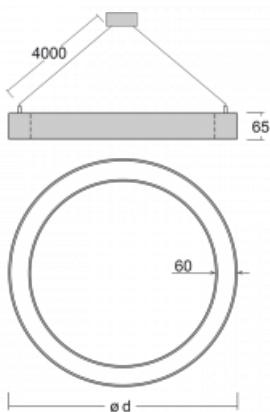

# Rotao60

227-260I-10GED/830, B +  
00-00341, B

The designer circular luminaire Rotao60 comes in a large number of diameters, thanks to which it fits well into various social and commercial spaces. You can also use it to decorate your living room or a meeting room. If you combine the luminaire with microprismatic optics, its efficacy can be surprising even in an office. Pendant versions of the Rotao60 luminaire with a diameter of up to 800 mm are suspended on suspension wires which converge into a single ceiling cup, while larger diameters are suspended on wires that run perpendicular to the ceiling.

## Technical drawing

Type of installation	Suspended
Light distribution	Direct
Luminaire shape	Circular
Colour of the luminaires	Black
Material	Aluminium
Lifetime	L80/B20 50 000 hours
Warranty	60 months
Description of luminaires	Luminaire suspended
Dimensions	ø 603 mm × 65 mm
Weight	2.72 kg
Light source	LED MODUL

## Curve

Luminaire power input 22.9 W ± 10 %

Connection of the luminaires DALI dimmable

Electrical voltage 220-240V

Frequency 50/60Hz

⊕ CE IP 20