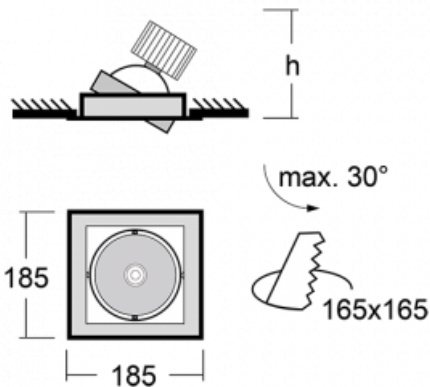

Luminaire

Gatu

21-001W-10GJV/M/840, B +
00-00155M3I

If we combine a simple design with advanced functionality, we get the luminaires of Gatu family. The recessed luminaire with an adjustable reflector can be aimed at the required object. In addition to high-brightness LEDs with colour rendering of $Ra > 80$ or $Ra > 90$, the luminaire also contains a wide range of light sources. The RealWhite technology highlights the white, StrongColour highlights the selected colour, and RealColour with an extremely high colour rendering of $Ra > 97$ emphasizes the object's own colour. The illuminated object thus looks even more appealing, which makes Gatu luminaires suitable for commercial and cultural spaces, car showrooms and shop windows.

Technical drawing

Type of installation	Recessed
Light distribution	Direct
Luminaire shape	Angular
Colour of the luminaires	Black
Material	Sheet metal
Lifetime	L80/B10 50 000 hours
Warranty	5 years
Description of luminaires	Luminaire recessed
Dimensions	185 mm × 185 mm × 100 mm
Light source	LED MODUL
Type of optical system	Reflector
Luminous flux*	4440 lm
Colour Temperature	4000 K cool white
Luminous efficacy	100 lm/W
MacAdam Light source	3
Colour rendering index	80
Beam angle	62°

Curve

Luminaire power input* 44.5 W

Connection of the luminaires ON/OFF + 3h emergency

Electrical voltage 220-240V

Frequency 50/60Hz

☐ CE IP 20

*±10 %

Downloads