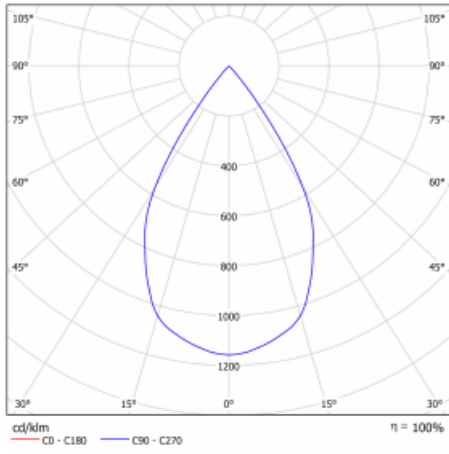

Curve

Luminaire power input* 44.5 W

Connection of the luminaires DALI

Electrical voltage 220-240V

Frequency 50/60Hz

☐ CE IP 20

*±10 %