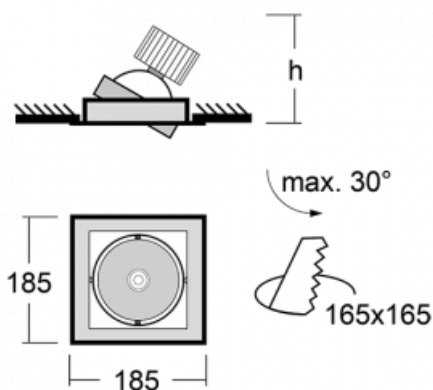

## Technical drawing

Type of installation	Recessed
Light distribution	Direct
Luminaire shape	Angular
Colour of the luminaires	White
Material	Sheet metal
Lifetime	L80/B10 50 000 hours
Warranty	60 months
Description of luminaires	Luminaire recessed
Dimensions	185 mm × 185 mm × 100 mm
Light source	LED MODUL
Type of optical system	Reflector
Luminous flux	4440 lm ± 10 %
Colour Temperature	4000 K cool white
Luminous efficacy	100 lm/W
MacAdam Light source	3
Colour rendering index	80
Beam angle	62°
Luminaire power input	44.5 W ± 10 %
Connection of the luminaires	DALI dimmable, multiwatt
Electrical voltage	220-240V
Frequency	50/60Hz